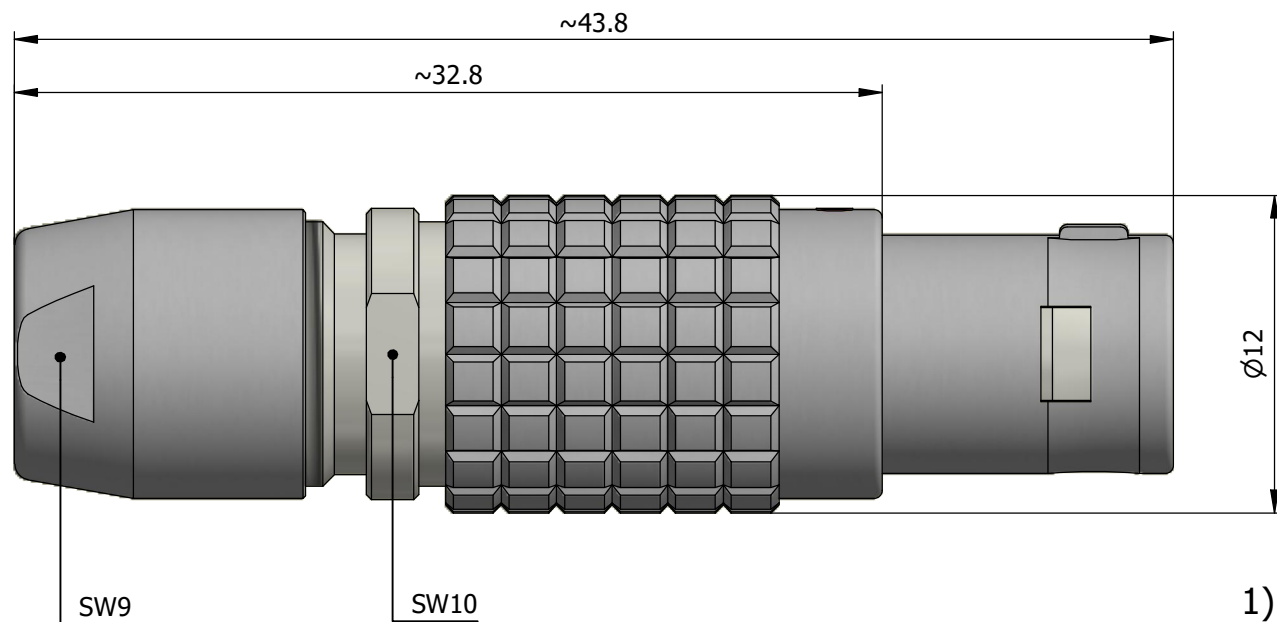

All dimensions are in millimeters (mm)

Alignment Key
Front View

Insert Configuration
Rear View

Note:

1) This picture is generic and for illustrative purposes only, and may show different keying, materials, colour, finish, and contact configuration. Minor shape or feature variations to actual item may be present.

All additional information are documented on the datasheet (See below link or QR Code)
www.lemo.com/pdf/FGA.1B.307.CLAD72.pdf

Model	Alignment Key	Series	Insert Config.	Housing	Insulator	Contact	Collet Type	Cable Ø	Variant
FGA	.1B	.307	.CLAD72						