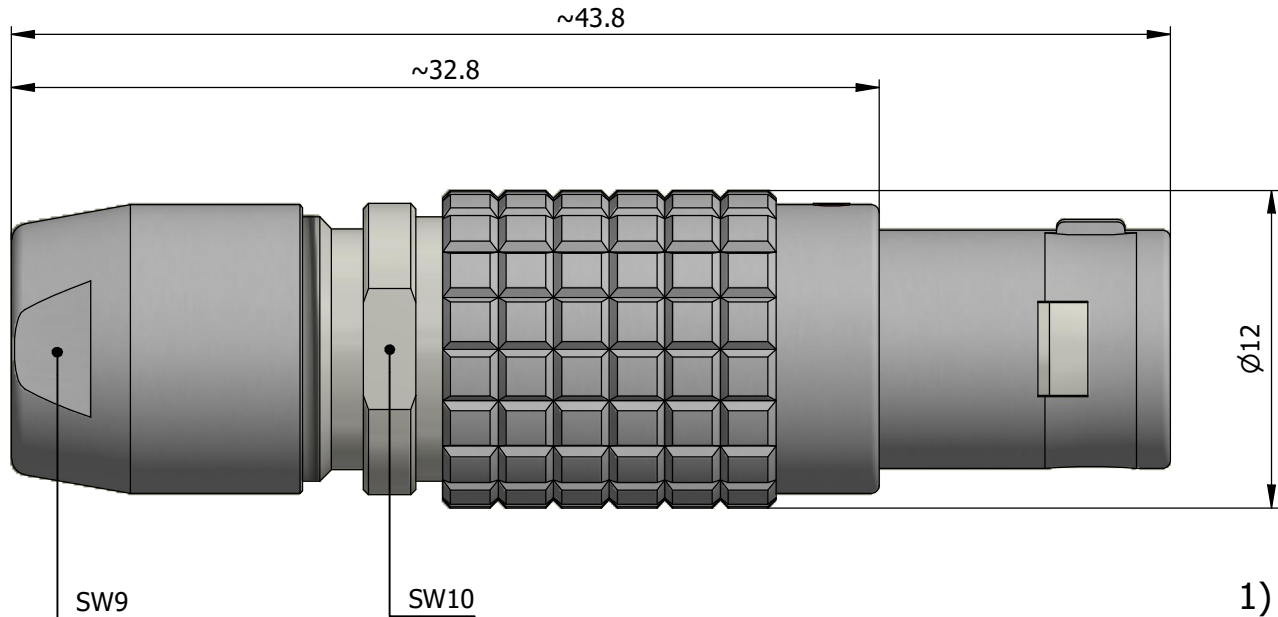

All dimensions are in millimeters (mm)

Alignment Key
Front View

Insert Configuration
Rear View

Note:

1) This picture is generic and for illustrative purposes only, and may show different keying, materials, colour, finish, and contact configuration. Minor shape or feature variations to actual item may be present.

All additional information are documented on the datasheet (See below link or QR Code)
www.lemo.com/pdf/FGA.1B.308.CLAD42.pdf

Model	Alignment Key	Series	Insert Config.	Housing	Insulator	Contact	Collet Type	Cable Ø	Variant
FGA	.1B	.308	.CLAD42						

<p>Datasheet</p>	<p>Straight plug, cable collet</p> <p>Series 1B</p>		<p>Drawn 18.11.2024 MARI/MARI</p>
	<p>LEMO</p> <p>LEMO SA Chemin des Champs-Courbes 28 1024 Ecublens - SWITZERLAND</p>		<p>Checked 18.11.2024 OBAR</p>
	<p>Tel. (+41 21) 695 16 00 email : info@lemo.com www.lemo.com</p>		<p>Modified 00 18.11.2024/MARI</p>
	<p>CD</p>		<p>DO NOT SCALE DRAWING</p>
<p>FGA.1B.308.CLAD42</p>			