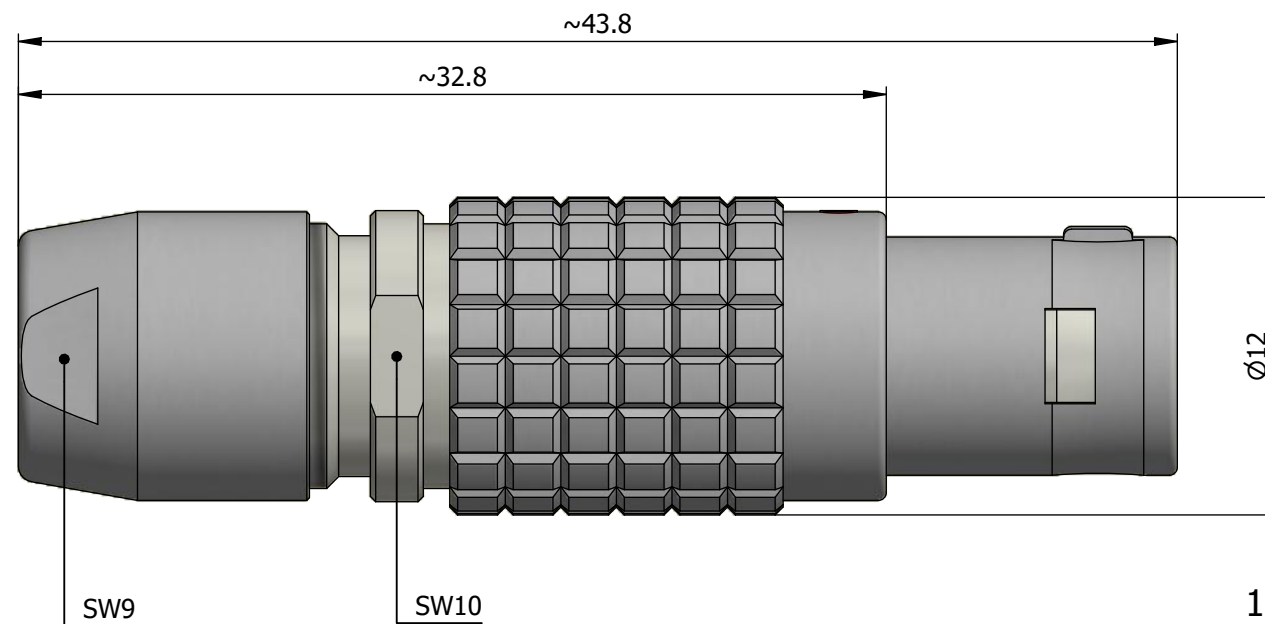

All dimensions are in millimeters (mm)

Alignment Key
Front View

Insert Configuration
Rear View

Note:

1) This picture is generic and for illustrative purposes only, and may show different keying, materials, colour, finish, and contact configuration. Minor shape or feature variations to actual item may be present.

All additional information are documented on the datasheet (See below link or QR Code)
www.lemo.com/pdf/FGA.1B.310.CLAD52.pdf

Model	Alignment Key	Series	Insert Config.	Housing	Insulator	Contact	Collet Type	Cable Ø	Variant
FGA	.1B	.310	.CLAD52						

	Straight plug, cable collet Series 1B		Drawn 18.11.2021 MARI/MARI
			Checked 18.11.2021 OBAR
			Modified 00 18.11.2021/MARI
			DO NOT SCALE DRAWING
	LEMO SA Chemin des Champs-Courbes 28 1024 Ecublens - SWITZERLAND	Tel. (+41 21) 695 16 00 email : info@lemo.com www.lemo.com	CD
			FGA.1B.310.CLAD52