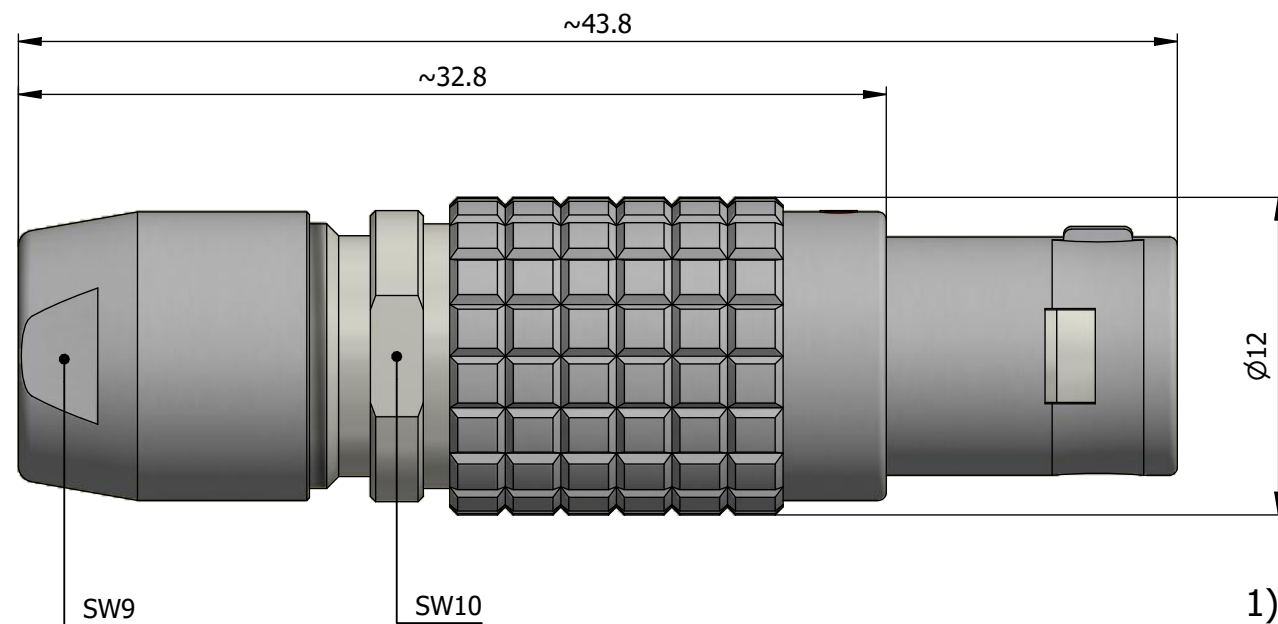

All dimensions are in millimeters (mm)

Alignment Key
Front View

Insert Configuration
Rear View

Note:

1) This picture is generic and for illustrative purposes only, and may show different keying, materials, colour, finish, and contact configuration. Minor shape or feature variations to actual item may be present.

All additional information are documented on the datasheet (See below link or QR Code)
www.lemo.com/pdf/FGA.1B.316.CLAD52.pdf

Model	Alignment Key	Series	Insert Config.	Housing	Insulator	Contact	Collet Type	Cable Ø	Variant
FGA	.1B	.316	.CLAD52						