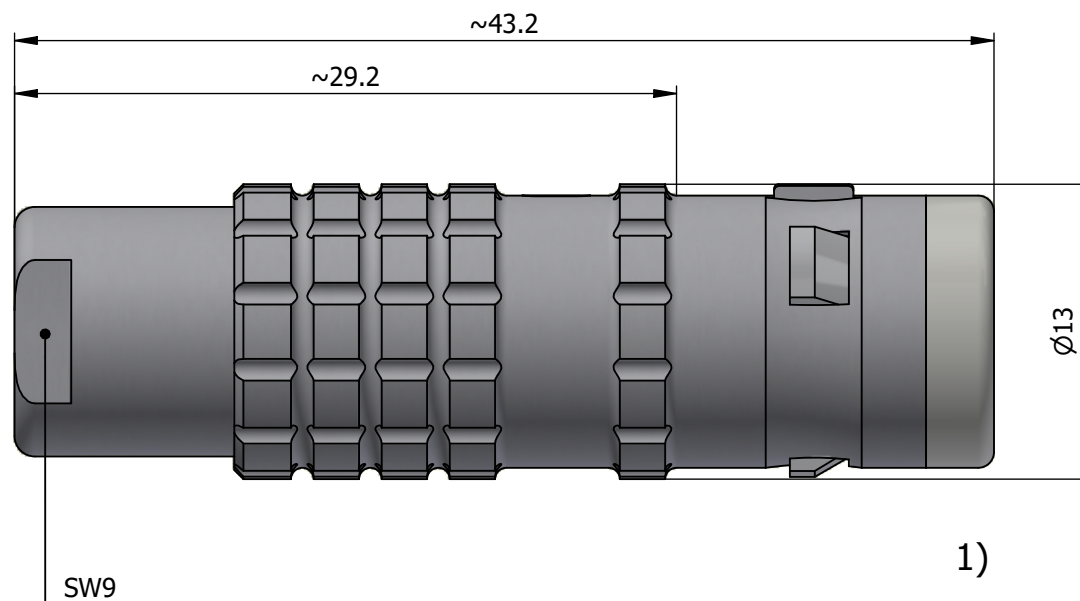

All dimensions are in millimeters (mm)

Alignment Key  
Front View

Insert Configuration  
Rear View

**Note:**

1) This picture is generic and for illustrative purposes only, and may show different keying, materials, colour, finish, and contact configuration. Minor shape or feature variations to actual item may be present.

All additional information are documented on the datasheet (See below link or QR Code)  
[www.lemo.com/pdf/FGA.1K.303.CLAC65.pdf](http://www.lemo.com/pdf/FGA.1K.303.CLAC65.pdf)

Model	Alignment Key	Series	Insert Config.	Housing	Insulator	Contact	Collet Type	Cable Ø	Variant
FGA	.1K	.303	.CLAC65						