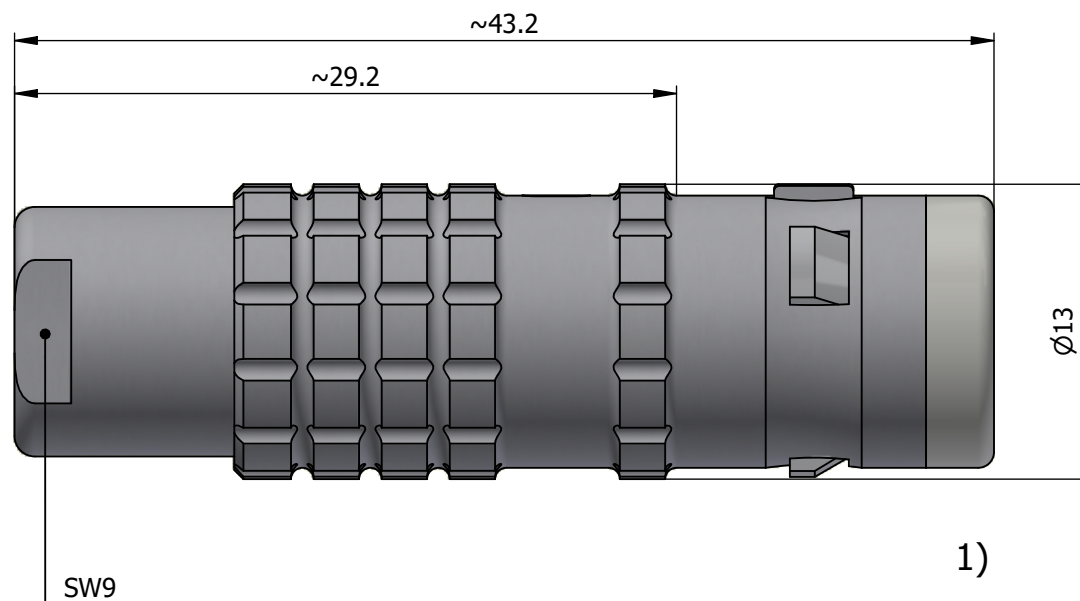

All dimensions are in millimeters (mm)

Alignment Key  
Front View

Insert Configuration  
Rear View

**Note:**

1) This picture is generic and for illustrative purposes only, and may show different keying, materials, colour, finish, and contact configuration. Minor shape or feature variations to actual item may be present.

All additional information are documented on the datasheet (See below link or QR Code)  
[www.lemo.com/pdf/FGA.1K.304.CLAC45.pdf](http://www.lemo.com/pdf/FGA.1K.304.CLAC45.pdf)

Model	Alignment Key	Series	Insert Config.	Housing	Insulator	Contact	Collet Type	Cable Ø	Variant
FGA	.1K	.304	.CLAC45						