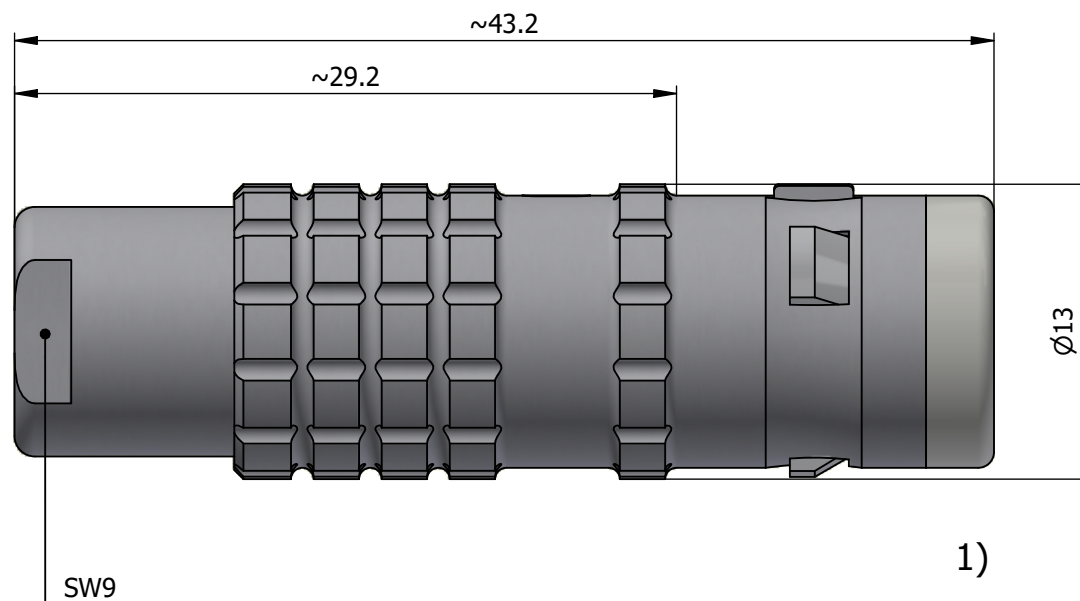

All dimensions are in millimeters (mm)

Alignment Key
Front View

Insert Configuration
Rear View

Note:

1) This picture is generic and for illustrative purposes only, and may show different keying, materials, colour, finish, and contact configuration. Minor shape or feature variations to actual item may be present.

All additional information are documented on the datasheet (See below link or QR Code)
www.lemo.com/pdf/FGA.1K.304.CLAC50.pdf

Model	Alignment Key	Series	Insert Config.	Housing	Insulator	Contact	Collet Type	Cable Ø	Variant
FGA	.1K	.304	.CLAC50						