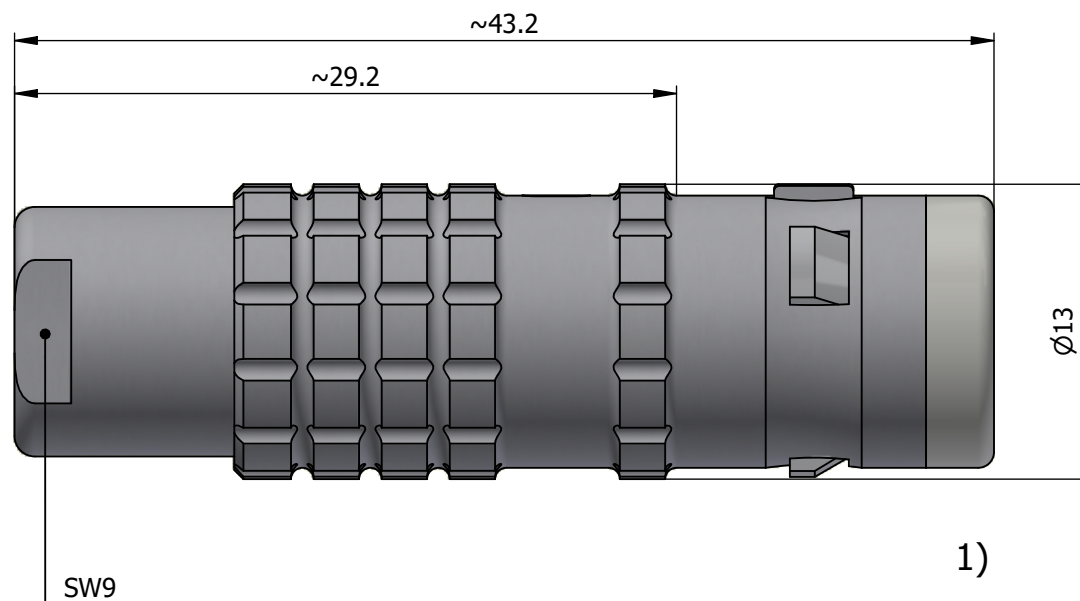

All dimensions are in millimeters (mm)

Alignment Key  
Front View

Insert Configuration  
Rear View

**Note:**

1) This picture is generic and for illustrative purposes only, and may show different keying, materials, colour, finish, and contact configuration. Minor shape or feature variations to actual item may be present.

All additional information are documented on the datasheet (See below link or QR Code)  
[www.lemo.com/pdf/FGA.1K.304.KYCC65.pdf](http://www.lemo.com/pdf/FGA.1K.304.KYCC65.pdf)

Model	Alignment Key	Series	Insert Config.	Housing	Insulator	Contact	Collet Type	Cable Ø	Variant
FGA	.1K	.304	.KYCC65						