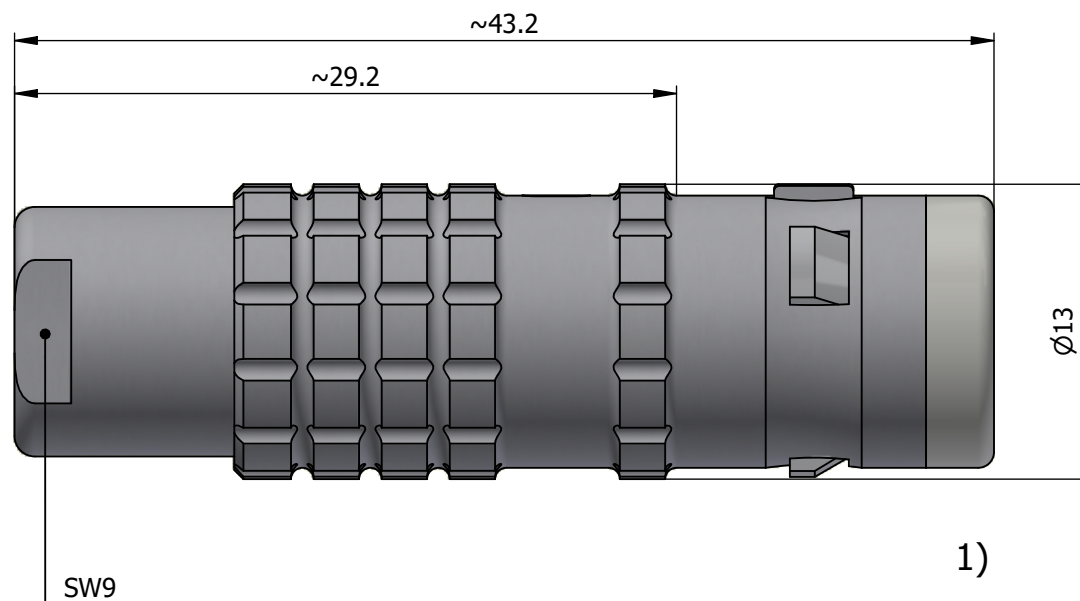

All dimensions are in millimeters (mm)

Alignment Key
Front View

Insert Configuration
Rear View

Note:

1) This picture is generic and for illustrative purposes only, and may show different keying, materials, colour, finish, and contact configuration. Minor shape or feature variations to actual item may be present.

All additional information are documented on the datasheet (See below link or QR Code)
www.lemo.com/pdf/FGA.1K.305.CLAC55.pdf

Model	Alignment Key	Series	Insert Config.	Housing	Insulator	Contact	Collet Type	Cable Ø	Variant
FGA	.1K	.305	.CLAC55						