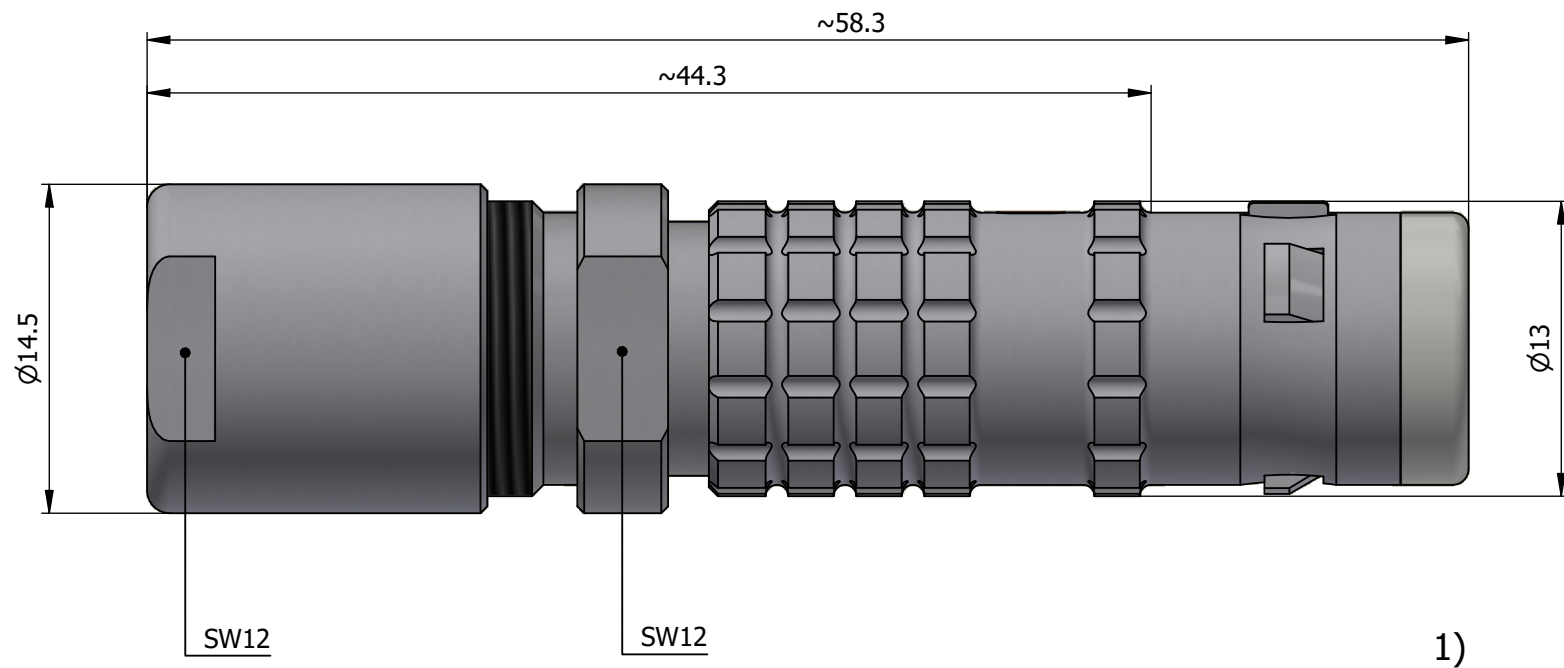

All dimensions are in millimeters (mm)

Alignment Key  
Front View

Insert Configuration  
Rear View

**Note:**

1) This picture is generic and for illustrative purposes only, and may show different keying, materials, colour, finish, and contact configuration. Minor shape or feature variations to actual item may be present.

All additional information are documented on the datasheet (See below link or QR Code)  
[www.lemo.com/pdf/FGA.1K.305.CLAk70.pdf](http://www.lemo.com/pdf/FGA.1K.305.CLAk70.pdf)

Model	Alignment Key	Series	Insert Config.	Housing	Insulator	Contact	Collet Type	Cable Ø	Variant
FGA	.1K	.305	.CLAK70						