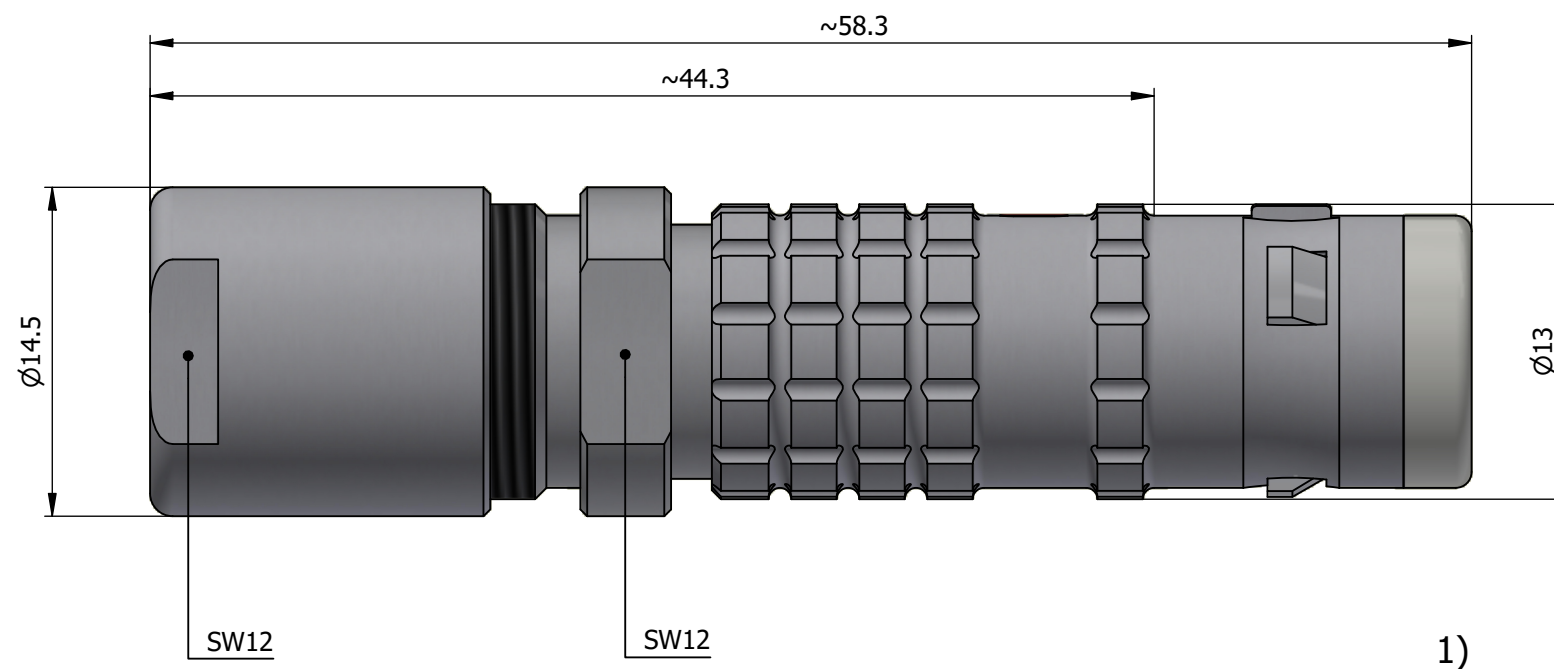

All dimensions are in millimeters (mm)

Alignment Key
Front View

Insert Configuration
Rear View

Note:

1) This picture is generic and for illustrative purposes only, and may show different keying, materials, colour, finish, and contact configuration. Minor shape or feature variations to actual item may be present.

All additional information are documented on the datasheet (See below link or QR Code)
www.lemo.com/pdf/FGA.1K.305.CLAk75.pdf

Model	Alignment Key	Series	Insert Config.	Housing	Insulator	Contact	Collet Type	Cable Ø	Variant
FGA.1K.305.CLAk75									