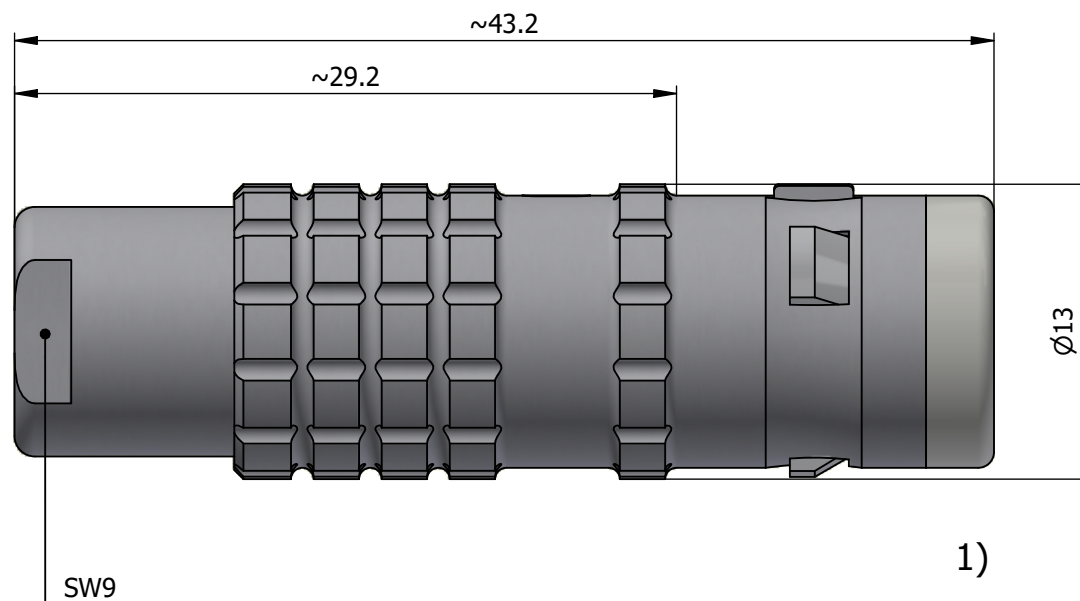

All dimensions are in millimeters (mm)

Alignment Key
Front View

Insert Configuration
Rear View

Note:

1) This picture is generic and for illustrative purposes only, and may show different keying, materials, colour, finish, and contact configuration. Minor shape or feature variations to actual item may be present.

All additional information are documented on the datasheet (See below link or QR Code)
www.lemo.com/pdf/FGA.1K.306.CLAC65.pdf

Model	Alignment Key	Series	Insert Config.	Housing	Insulator	Contact	Collet Type	Cable Ø	Variant
FGA	.1K	.306	.CLAC65						