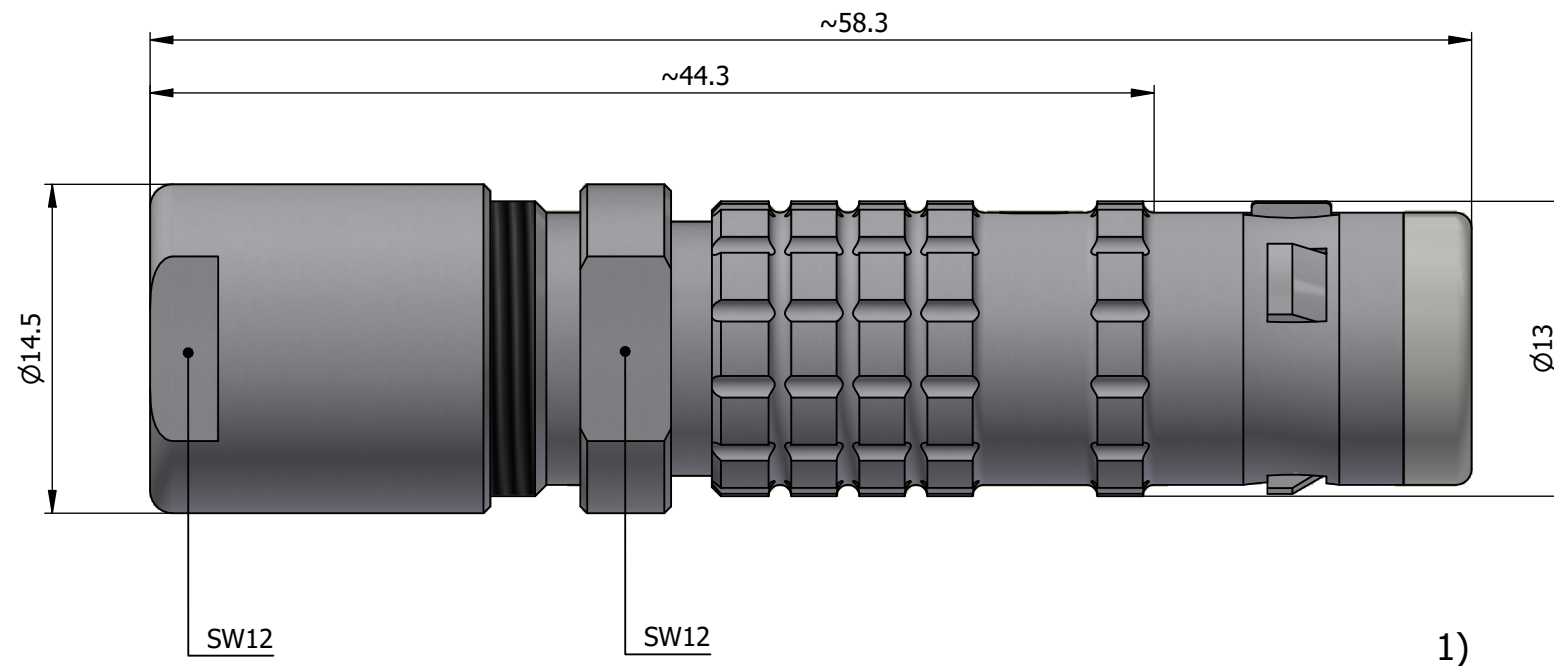

All dimensions are in millimeters (mm)

Alignment Key
Front View

Insert Configuration
Rear View

Note:

1) This picture is generic and for illustrative purposes only, and may show different keying, materials, colour, finish, and contact configuration. Minor shape or feature variations to actual item may be present.

All additional information are documented on the datasheet (See below link or QR Code)
www.lemo.com/pdf/FGA.1K.307.CLAK65.pdf

Model	Alignment Key	Series	Insert Config.	Housing	Insulator	Contact	Collet Type	Cable Ø	Variant
FGA	.1K	.307	.CLAK65						