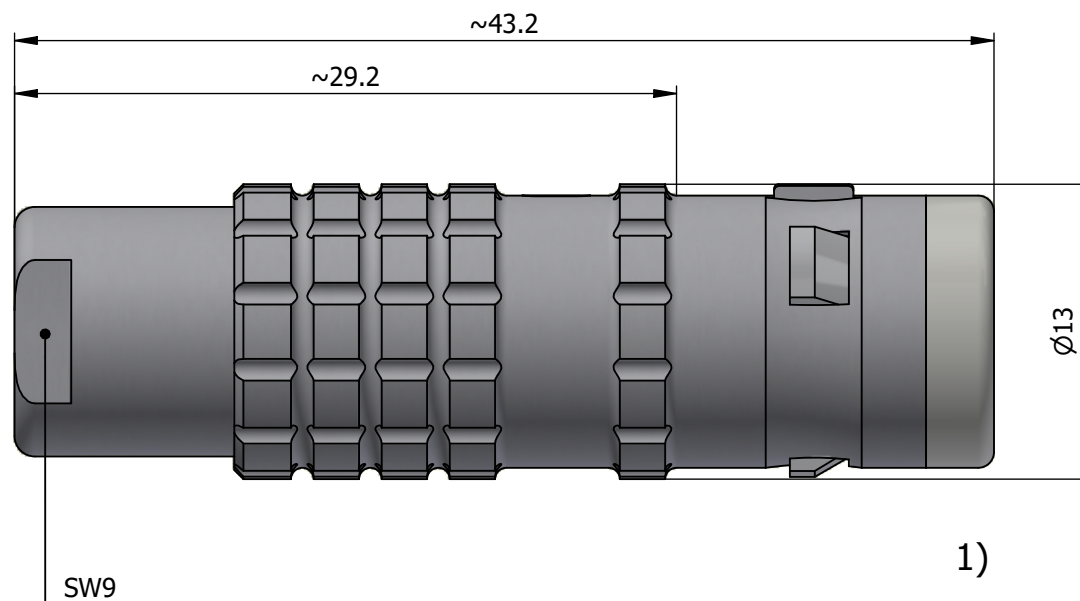

All dimensions are in millimeters (mm)

Alignment Key
Front View

Insert Configuration
Rear View

Note:

1) This picture is generic and for illustrative purposes only, and may show different keying, materials, colour, finish, and contact configuration. Minor shape or feature variations to actual item may be present.

All additional information are documented on the datasheet (See below link or QR Code)
www.lemo.com/pdf/FGA.1K.308.CLAC65.pdf

Model	Alignment Key	Series	Insert Config.	Housing	Insulator	Contact	Collet Type	Cable Ø	Variant
FGA	.1K	.308	.CLAC65						