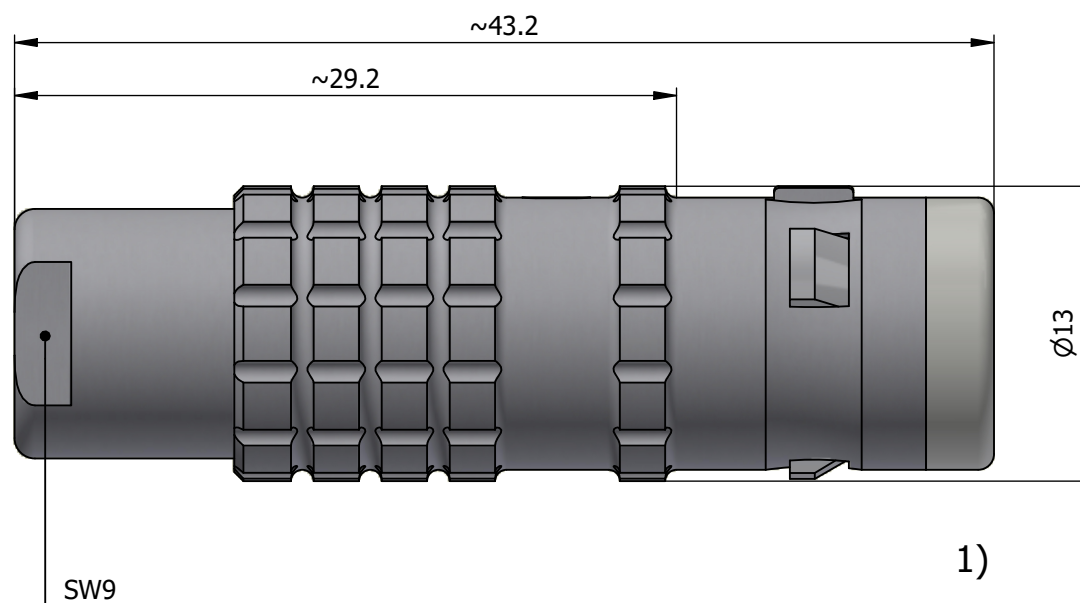

All dimensions are in millimeters (mm)

Alignment Key
Front View

Insert Configuration
Rear View

Note:

1) This picture is generic and for illustrative purposes only, and may show different keying, materials, colour, finish, and contact configuration. Minor shape or feature variations to actual item may be present.

All additional information are documented on the datasheet (See below link or QR Code)
www.lemo.com/pdf/FGA.1K.316.CLAC65.pdf

Model	Alignment Key	Series	Insert Config.	Housing	Insulator	Contact	Collet Type	Cable Ø	Variant
FGA	.1K	.316	.CLAC65						