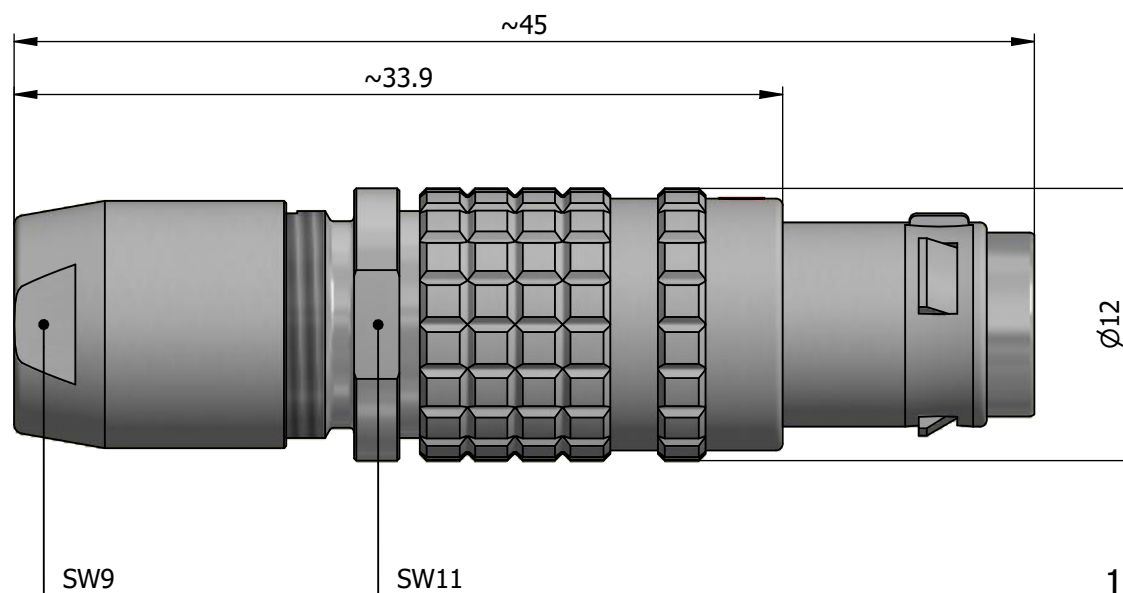

All dimensions are in millimeters (mm)

Alignment Key  
Front View

Insert Configuration  
Rear View

1)

**Note:**

1) This picture is generic and for illustrative purposes only, and may show different keying, materials, colour, finish, and contact configuration. Minor shape or feature variations to actual item may be present.

All additional information are documented on the datasheet (See below link or QR Code)  
[www.lemo.com/pdf/FGA.1T.307.CYCC55.pdf](http://www.lemo.com/pdf/FGA.1T.307.CYCC55.pdf)

Model	Alignment Key	Series	Insert Config.	Housing	Insulator	Contact	Collet Type	Cable Ø	Variant
FGA	.1T	.307	.CYCC55						

Datasheet

**Straight plug, cable collet**

Series 1T

**LEMO**  
 LEMO SA  
 Chemin des Champs-Courbes 28  
 1024 Ecublens - SWITZERLAND

Tel. (+41 21) 695 16 00  
 email : info@lemo.com  
 www.lemo.com

CD

Drawn	25.01.2022	MARI / MARI
Checked	25.01.2022	OBAR
Modified	00	25.01.2022 / MARI
DO NOT SCALE DRAWING		