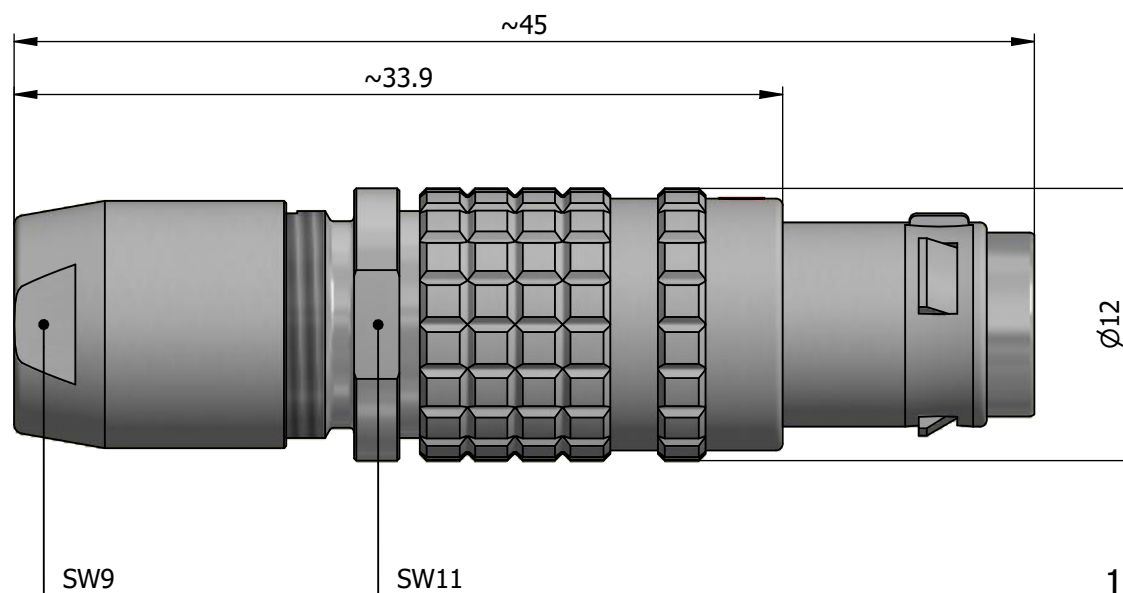

All dimensions are in millimeters (mm)

Alignment Key
Front View

Insert Configuration
Rear View

1)

Note:

1) This picture is generic and for illustrative purposes only, and may show different keying, materials, colour, finish, and contact configuration. Minor shape or feature variations to actual item may be present.

All additional information are documented on the datasheet (See below link or QR Code)
www.lemo.com/pdf/FGA.1T.314.CLAC60.pdf

Model	Alignment Key	Series	Insert Config.	Housing	Insulator	Contact	Collet Type	Cable Ø	Variant
FGA.1T.314.CLAC60									