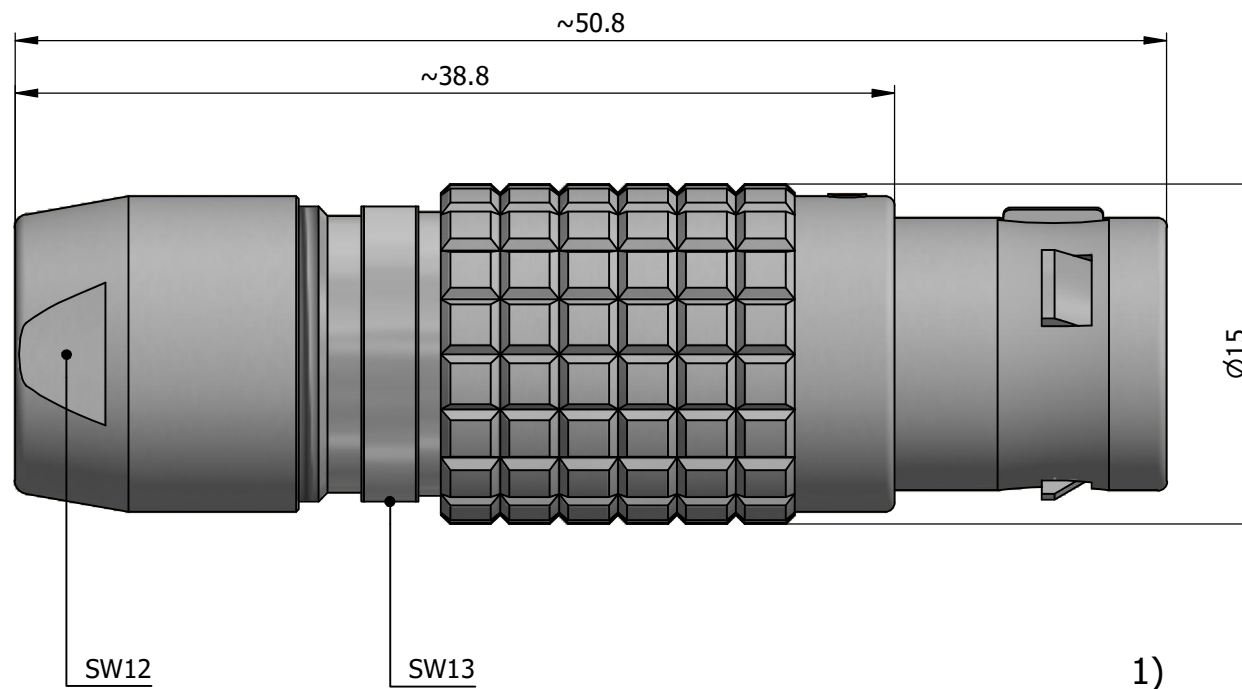

All dimensions are in millimeters (mm)

Alignment Key
Front View

Insert Configuration
Rear View

Note:

1) This picture is generic and for illustrative purposes only, and may show different keying, materials, colour, finish, and contact configuration. Minor shape or feature variations to actual item may be present.

All additional information are documented on the datasheet (See below link or QR Code)
www.lemo.com/pdf/FGA.2B.316.CLAD82.pdf

Model	Alignment Key	Series	Insert Config.	Housing	Insulator	Contact	Collet Type	Cable Ø	Variant
FGA	.2B	.316	.CLAD82						