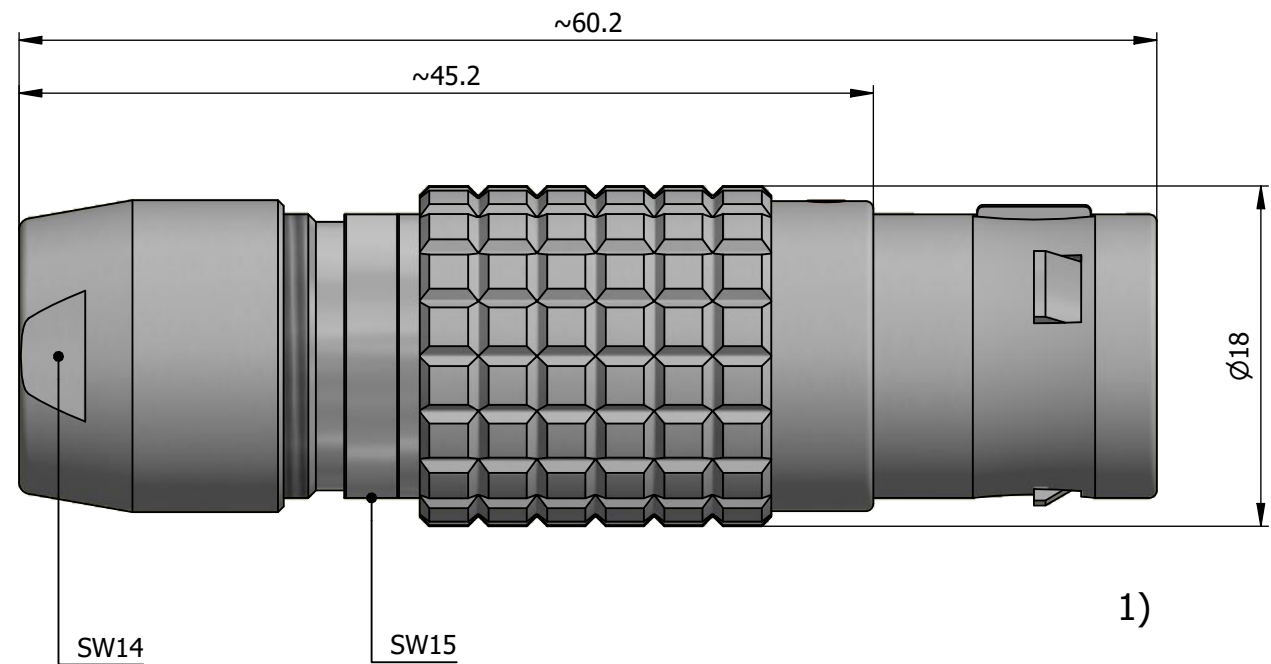

All dimensions are in millimeters (mm)

Alignment Key
Front View

Insert Configuration
Rear View

Note:

1) This picture is generic and for illustrative purposes only, and may show different keying, materials, colour, finish, and contact configuration. Minor shape or feature variations to actual item may be present.

All additional information are documented on the datasheet (See below link or QR Code)
www.lemo.com/pdf/FGA.3B.304.CLAD12.pdf

Model	Alignment Key	Series	Insert Config.	Housing	Insulator	Contact	Collet Type	Cable Ø	Variant
FGA	.3B	.304	.CLAD12						

	Straight plug, cable collet Series 3B		Drawn 23.06.2022 MARI / MARI
	 LEMO SA Chemin des Champs-Courbes 28 1024 Ecublens - SWITZERLAND		Checked 23.06.2022 OBAR
	Tel. (+41 21) 695 16 00 email : info@lemo.com www.lemo.com		Modified 00 23.06.2022 / MARI
	CD		DO NOT SCALE DRAWING
FGA.3B.304.CLAD12			