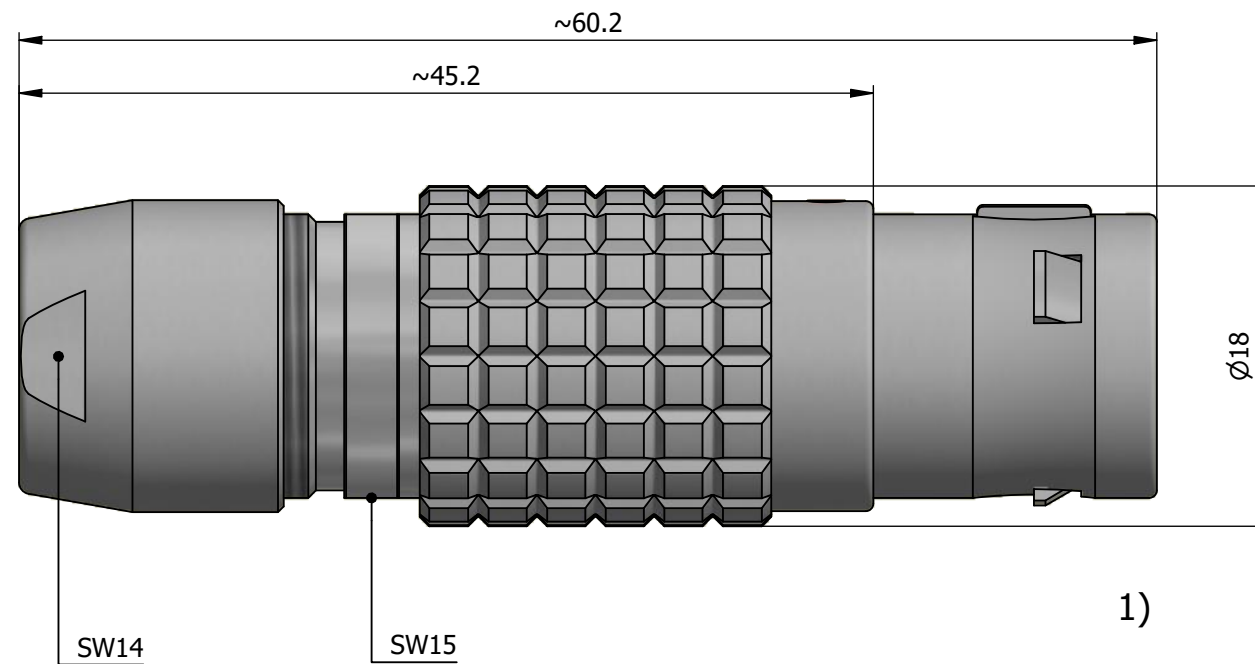

All dimensions are in millimeters (mm)

Alignment Key  
Front View

Insert Configuration  
Rear View

**Note:**

1) This picture is generic and for illustrative purposes only, and may show different keying, materials, colour, finish, and contact configuration. Minor shape or feature variations to actual item may be present.

All additional information are documented on the datasheet (See below link or QR Code)  
[www.lemo.com/pdf/FGA.3B.308.CLAD92.pdf](http://www.lemo.com/pdf/FGA.3B.308.CLAD92.pdf)

Model	Alignment Key	Series	Insert Config.	Housing	Insulator	Contact	Collet Type	Cable Ø	Variant
FGA		3B					CLAD92		