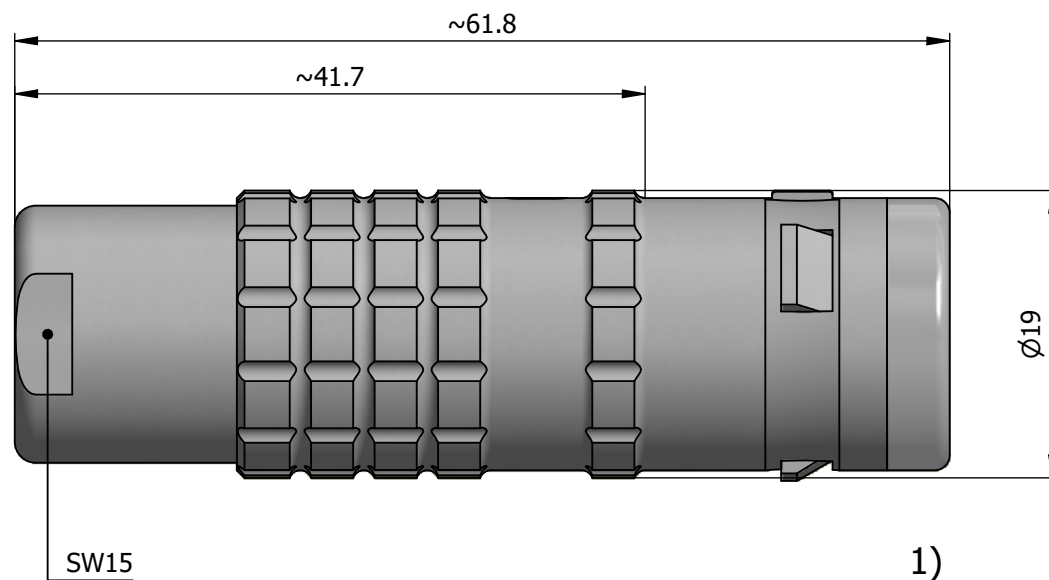

All dimensions are in millimeters (mm)

Alignment Key  
Front View

Insert Configuration  
Rear View

**Note:**

1) This picture is generic and for illustrative purposes only, and may show different keying, materials, colour, finish, and contact configuration. Minor shape or feature variations to actual item may be present.

All additional information are documented on the datasheet (See below link or QR Code)  
[www.lemo.com/pdf/FGA.3K.306.CLAC10.pdf](http://www.lemo.com/pdf/FGA.3K.306.CLAC10.pdf)

Model	Alignment Key	Series	Insert Config.	Housing	Insulator	Contact	Collet Type	Cable Ø	Variant
FGA	.3K	.306	.CLAC10						