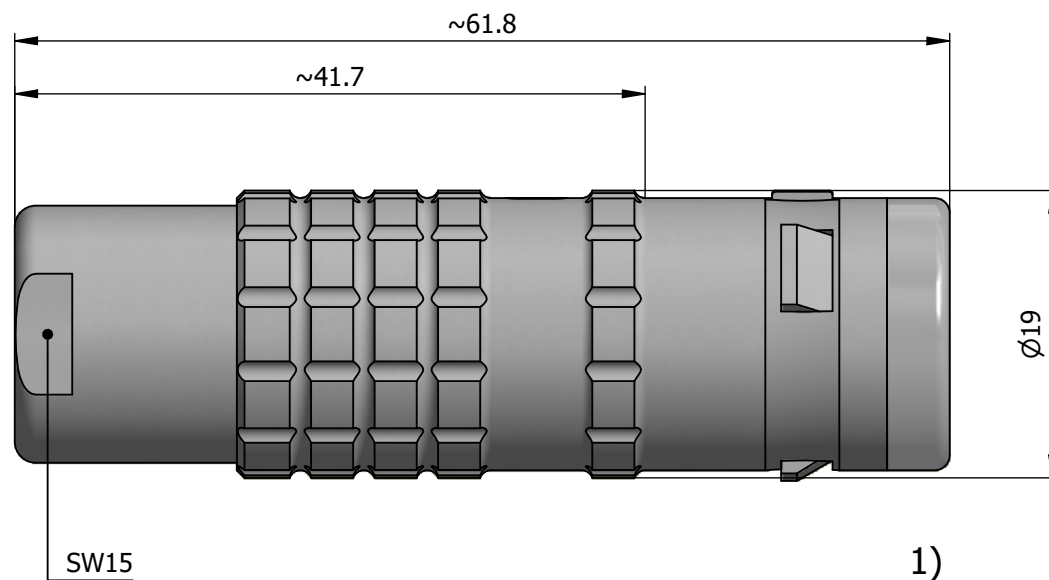

All dimensions are in millimeters (mm)

Alignment Key
Front View

Insert Configuration
Rear View

Note:

1) This picture is generic and for illustrative purposes only, and may show different keying, materials, colour, finish, and contact configuration. Minor shape or feature variations to actual item may be present.

All additional information are documented on the datasheet (See below link or QR Code)
www.lemo.com/pdf/FGA.3K.306.CLAC11.pdf

Model	Alignment Key	Series	Insert Config.	Housing	Insulator	Contact	Collet Type	Cable Ø	Variant
FGA	.3K	.306	.CLAC	11					