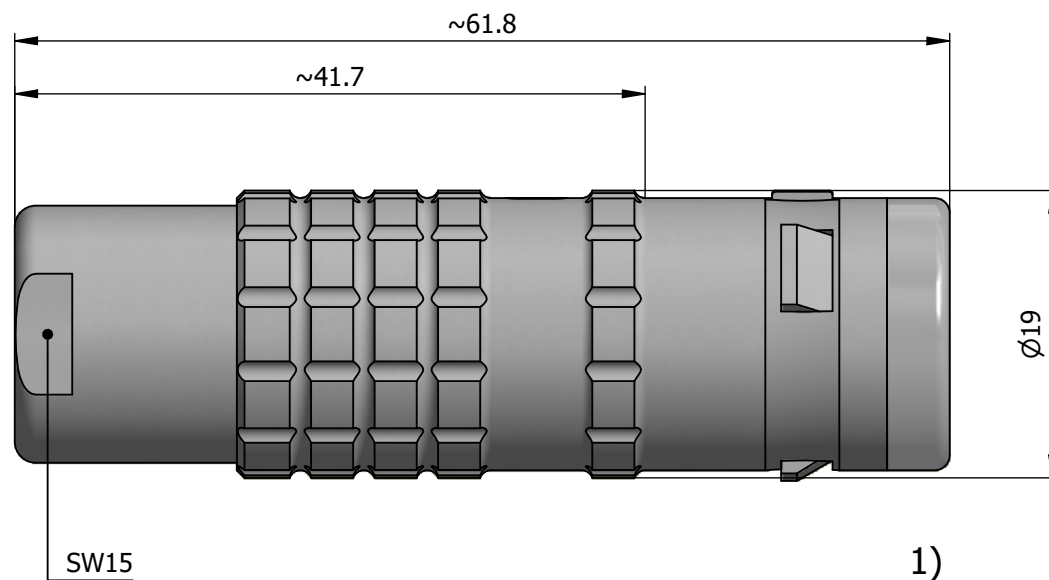

All dimensions are in millimeters (mm)

Alignment Key  
Front View

Insert Configuration  
Rear View

**Note:**

1) This picture is generic and for illustrative purposes only, and may show different keying, materials, colour, finish, and contact configuration. Minor shape or feature variations to actual item may be present.

All additional information are documented on the datasheet (See below link or QR Code)  
[www.lemo.com/pdf/FGA.3K.308.CLAC11.pdf](http://www.lemo.com/pdf/FGA.3K.308.CLAC11.pdf)

Model	Alignment Key	Series	Insert Config.	Housing	Insulator	Contact	Collet Type	Cable Ø	Variant
FGA	.3K	.308	.CLAC	11					