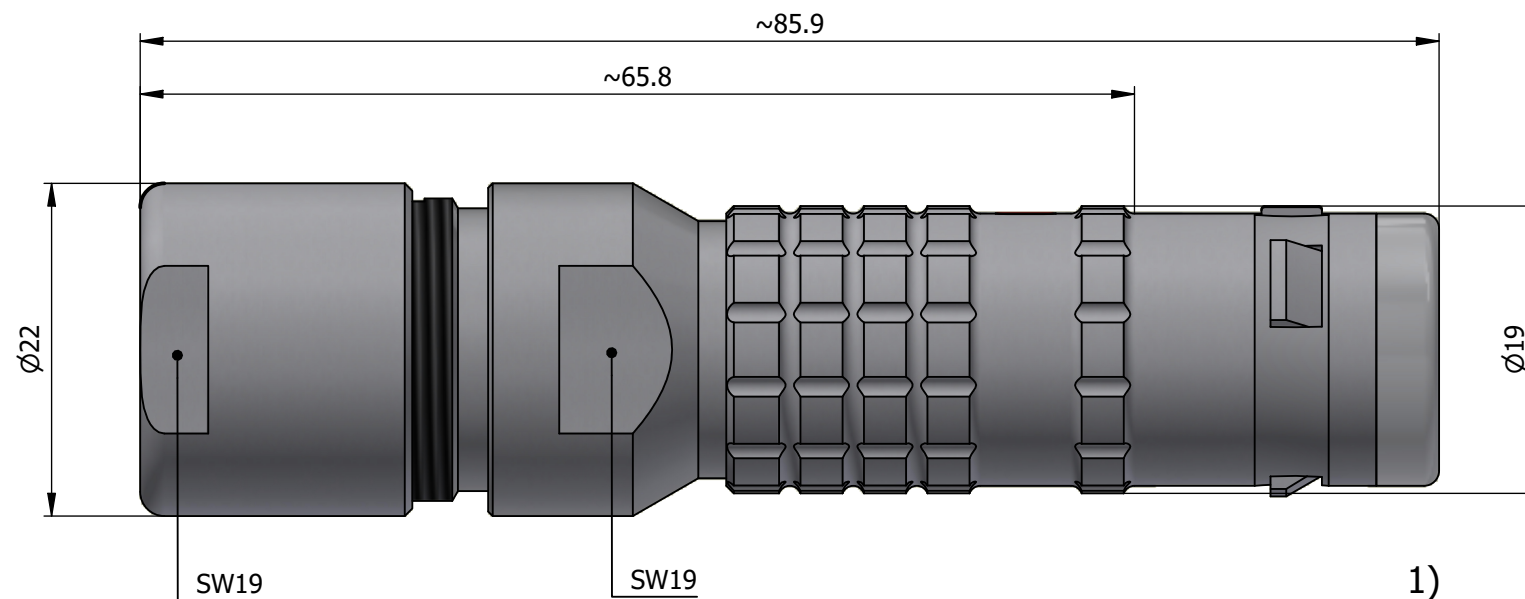

All dimensions are in millimeters (mm)

Alignment Key
Front View

Insert Configuration
Rear View

Note:

1) This picture is generic and for illustrative purposes only, and may show different keying, materials, colour, finish, and contact configuration. Minor shape or feature variations to actual item may be present.

All additional information are documented on the datasheet (See below link or QR Code)
www.lemo.com/pdf/FGA.3K.310.CLAK15.pdf

Model	Alignment Key	Series	Insert Config.	Housing	Insulator	Contact	Collet Type	Cable Ø	Variant
FGA	.3K	.310	.CLAK	15					

<p>Datasheet</p>	<p>Straight plug, oversize cable collet</p> <p>Series 3K</p>		<p>Drawn 26.08.2024 MARI / MARI</p>
	<p>LEMO LEMO SA Chemin des Champs-Courbes 28 1024 Ecublens - SWITZERLAND</p>		<p>Checked 26.08.2024 OBAR</p>
	<p>Tel. (+41 21) 695 16 00 email : info@lemo.com www.lemo.com</p>		<p>Modified 00 26.08.2024 / MARI</p>
	<p>CD</p>		<p>DO NOT SCALE DRAWING</p>