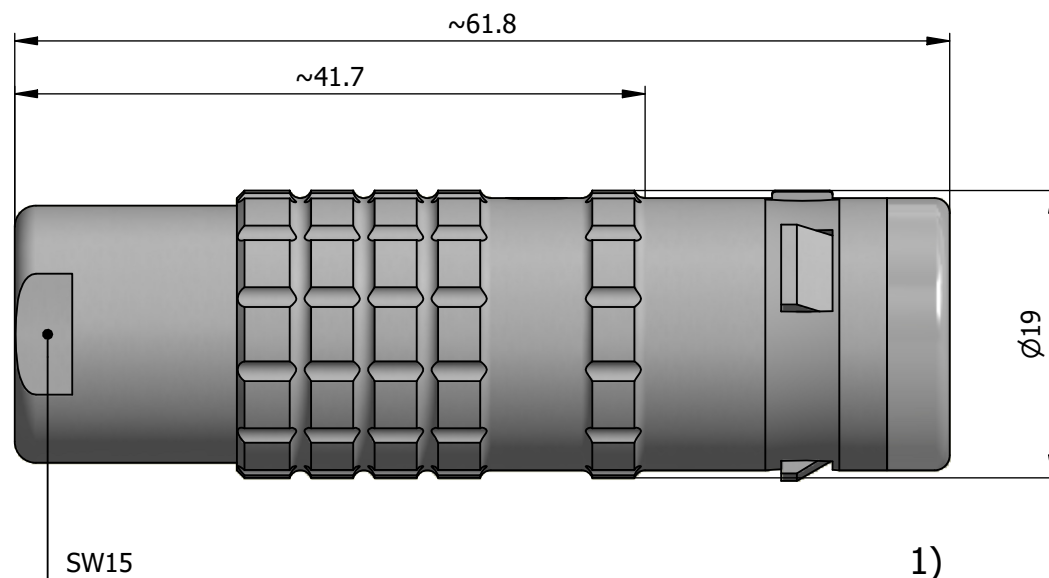

All dimensions are in millimeters (mm)

Alignment Key
Front View

Insert Configuration
Rear View

Note:

1) This picture is generic and for illustrative purposes only, and may show different keying, materials, colour, finish, and contact configuration. Minor shape or feature variations to actual item may be present.

All additional information are documented on the datasheet (See below link or QR Code)
www.lemo.com/pdf/FGA.3K.320.CLAC60.pdf

Model	Alignment Key	Series	Insert Config.	Housing	Insulator	Contact	Collet Type	Cable Ø	Variant
FGA		3K	320						CLAC60