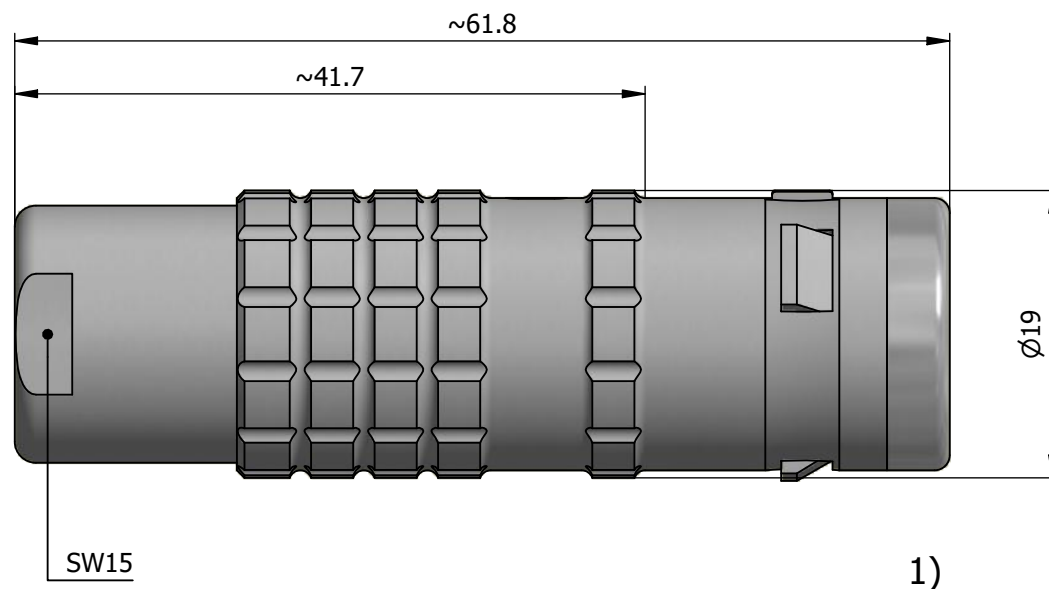

All dimensions are in millimeters (mm)

Alignment Key
Front View

Insert Configuration
Rear View

Note:

1) This picture is generic and for illustrative purposes only, and may show different keying, materials, colour, finish, and contact configuration. Minor shape or feature variations to actual item may be present.

All additional information are documented on the datasheet (See below link or QR Code)
www.lemo.com/pdf/FGA.3K.326.CYZC75H.pdf

Model	Alignment Key	Series	Insert Config.	Housing	Insulator	Contact	Collet Type	Cable Ø	Variant
FGA	.3K	.326	.CYZC	75H					