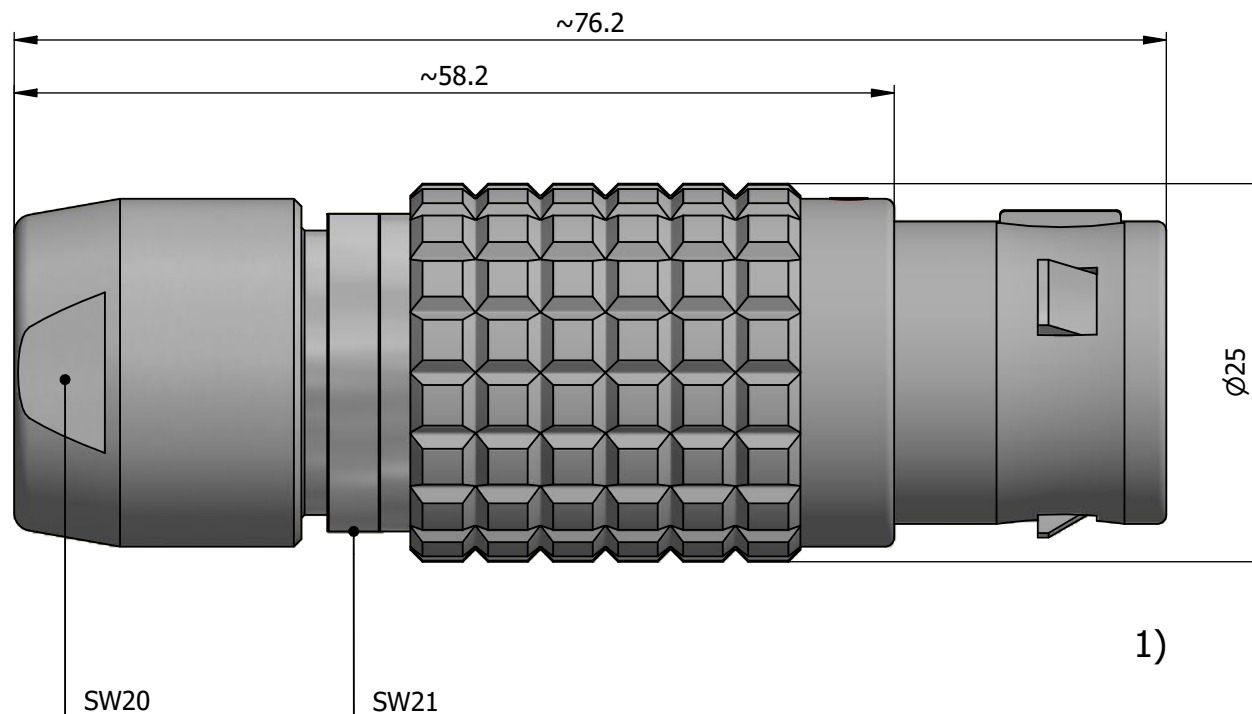

All dimensions are in millimeters (mm)

Alignment Key  
Front View

Insert Configuration  
Rear View

**Note:**

1) This picture is generic and for illustrative purposes only, and may show different keying, materials, colour, finish, and contact configuration. Minor shape or feature variations to actual item may be present.

All additional information are documented on the datasheet (See below link or QR Code)  
[www.lemo.com/pdf/FGA.4B.312.CLAD10.pdf](http://www.lemo.com/pdf/FGA.4B.312.CLAD10.pdf)

Model	Alignment Key	Series	Insert Config.	Housing	Insulator	Contact	Collet Type	Cable $\phi$	Variant
FGA.4B.312.CLAD10									