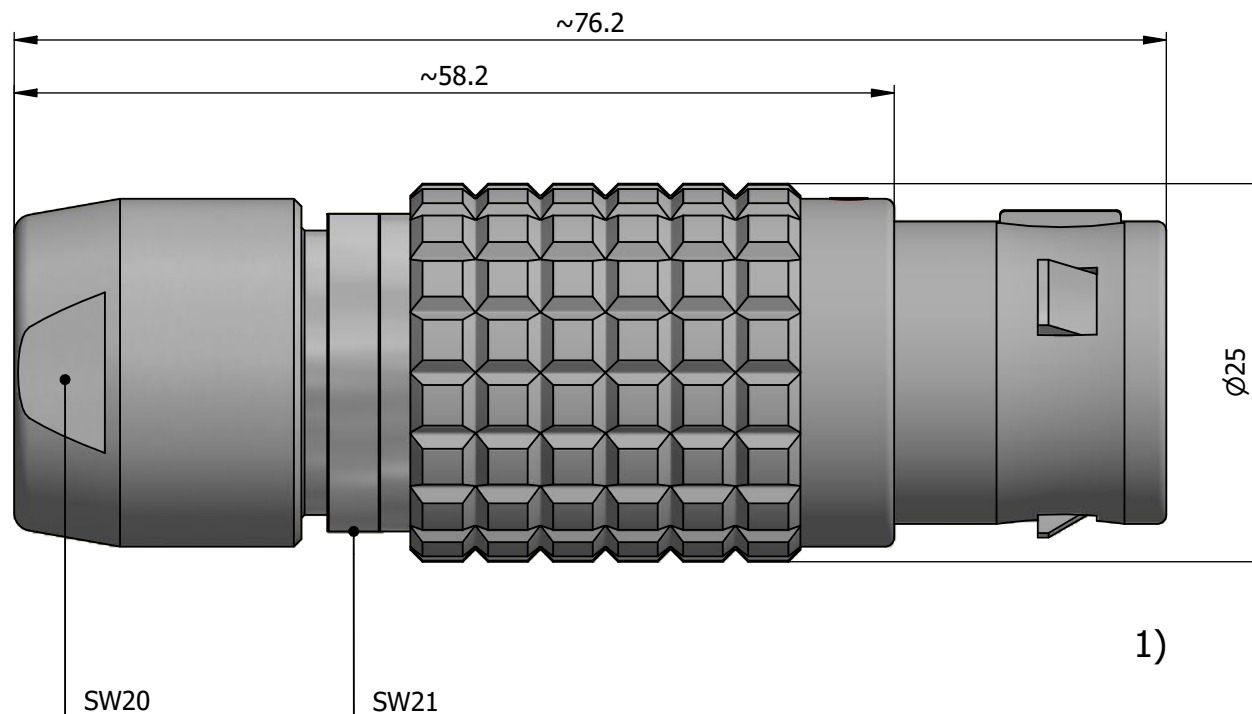

All dimensions are in millimeters (mm)

Alignment Key
Front View

Insert Configuration
Rear View

Note:

1) This picture is generic and for illustrative purposes only, and may show different keying, materials, colour, finish, and contact configuration. Minor shape or feature variations to actual item may be present.

All additional information are documented on the datasheet (See below link or QR Code)
www.lemo.com/pdf/FGA.4B.312.CLAD12.pdf

Model	Alignment Key	Series	Insert Config.	Housing	Insulator	Contact	Collet Type	Cable ϕ	Variant
FGA		4B					CLAD	12	