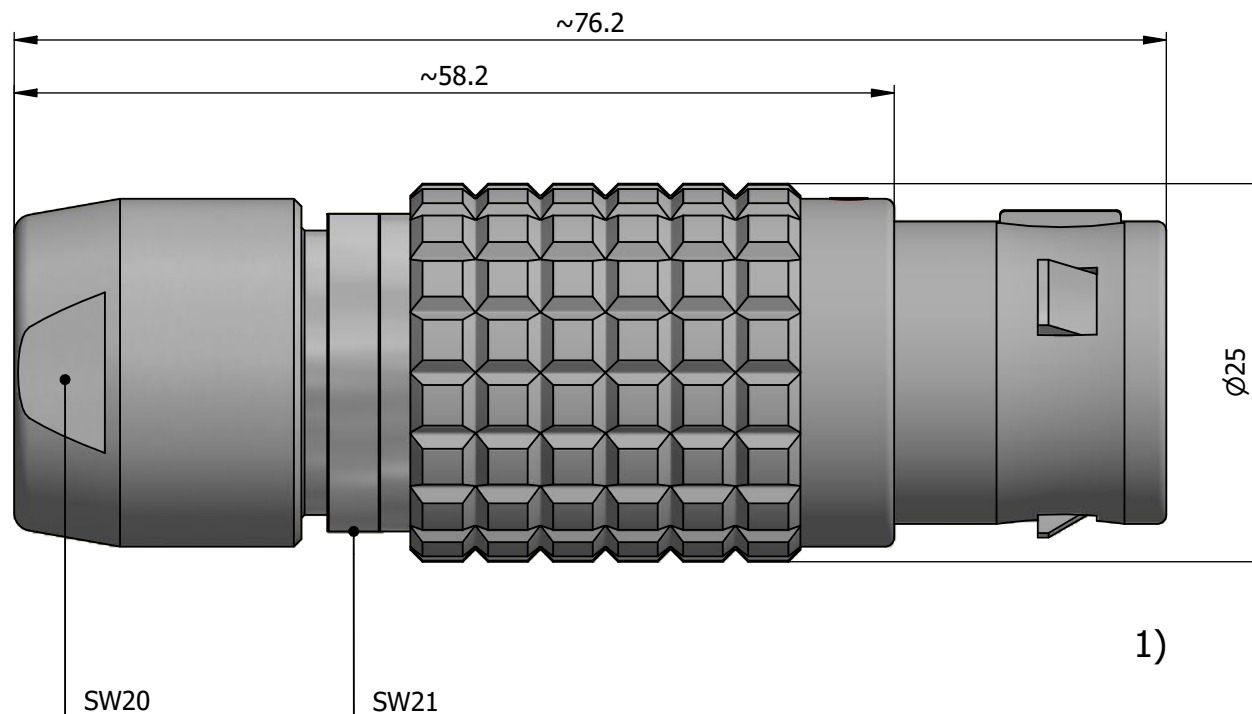

All dimensions are in millimeters (mm)

Alignment Key  
Front View

Insert Configuration  
Rear View

**Note:**

1) This picture is generic and for illustrative purposes only, and may show different keying, materials, colour, finish, and contact configuration. Minor shape or feature variations to actual item may be present.

All additional information are documented on the datasheet (See below link or QR Code)  
[www.lemo.com/pdf/FGA.4B.320.CLAD12.pdf](http://www.lemo.com/pdf/FGA.4B.320.CLAD12.pdf)

Model	Alignment Key	Series	Insert Config.	Housing	Insulator	Contact	Collet Type	Cable $\phi$	Variant
FGA	.4B	.320	.CLAD	12					