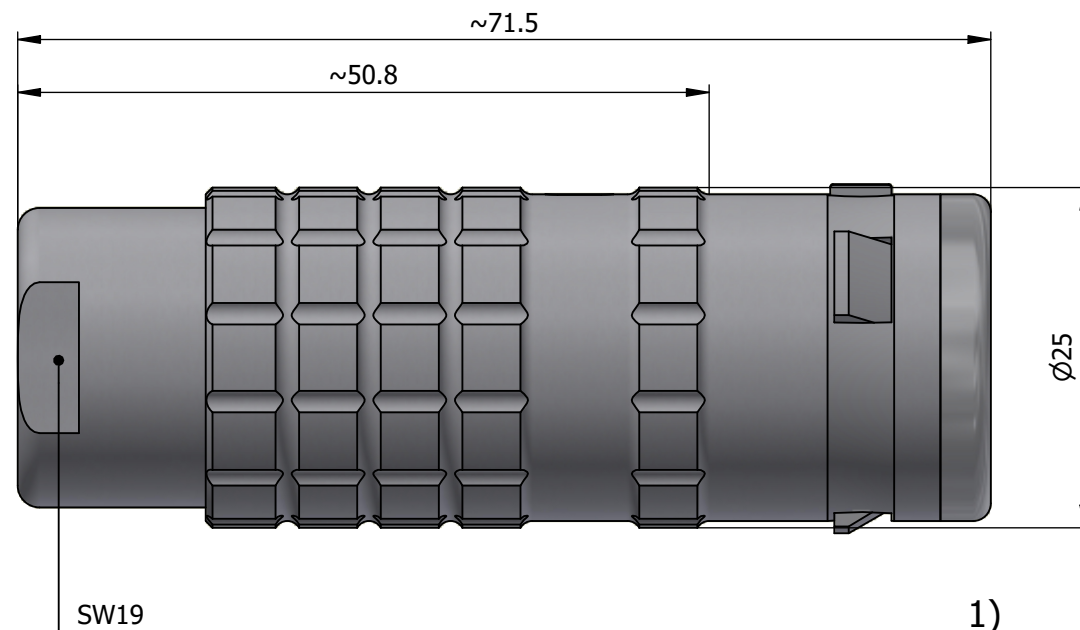

All dimensions are in millimeters (mm)

Alignment Key
Front View

Insert Configuration
Rear View

Note:

1) This picture is generic and for illustrative purposes only, and may show different keying, materials, colour, finish, and contact configuration. Minor shape or feature variations to actual item may be present.

All additional information are documented on the datasheet (See below link or QR Code)
www.lemo.com/pdf/FGA.4K.324.CYCC15.pdf

Model	Alignment Key	Series	Insert Config.	Housing	Insulator	Contact	Collet Type	Cable Ø	Variant
FGA	.4K	.324	.CYCC15						