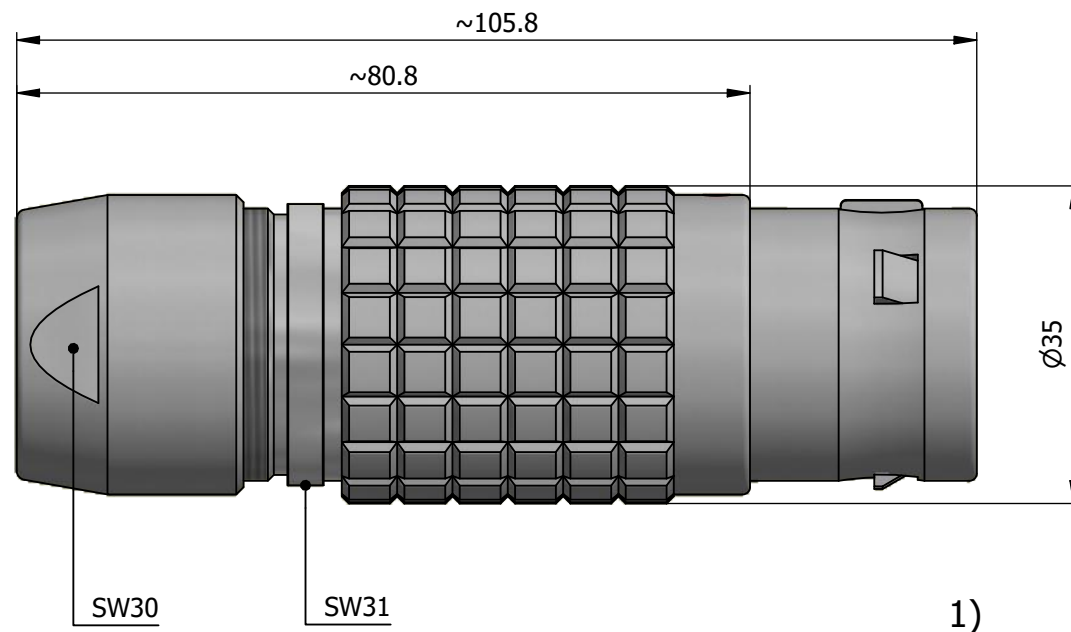

All dimensions are in millimeters (mm)

Alignment Key
Front View

Insert Configuration
Rear View

Note:

1) This picture is generic and for illustrative purposes only, and may show different keying, materials, colour, finish, and contact configuration. Minor shape or feature variations to actual item may be present.

All additional information are documented on the datasheet (See below link or QR Code)
www.lemo.com/pdf/FGA.5B.314.CYCD19.pdf

Model	Alignment Key	Series	Insert Config.	Housing	Insulator	Contact	Collet Type	Cable Ø	Variant
FGA	.5B	.314	.CYCD19						