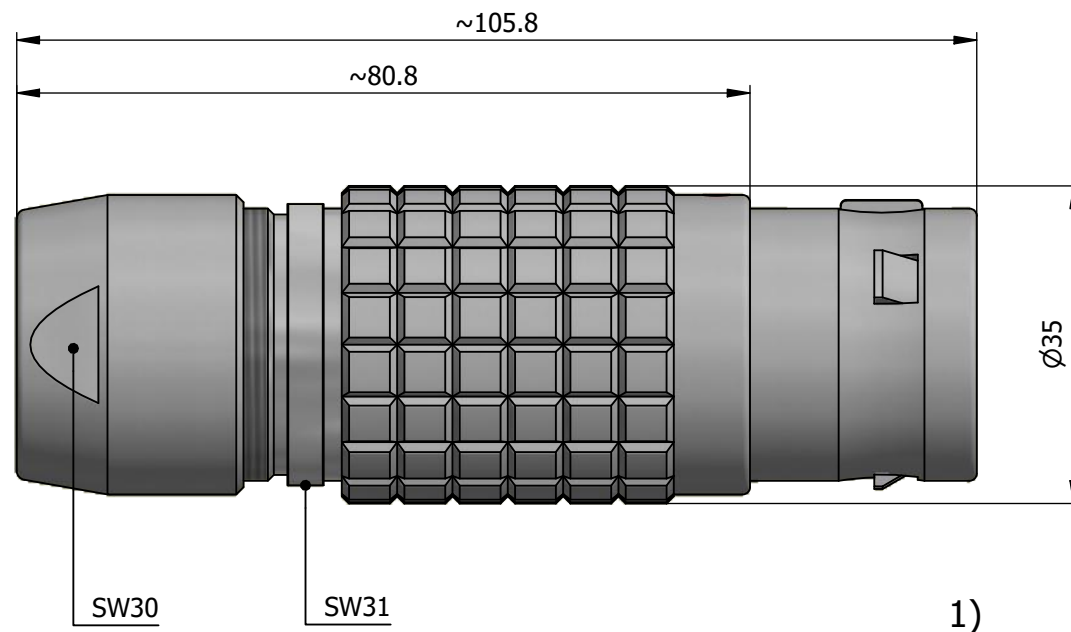

All dimensions are in millimeters (mm)

Alignment Key  
Front View

Insert Configuration  
Rear View

**Note:**

1) This picture is generic and for illustrative purposes only, and may show different keying, materials, colour, finish, and contact configuration. Minor shape or feature variations to actual item may be present.

All additional information are documented on the datasheet (See below link or QR Code)  
[www.lemo.com/pdf/FGA.5B.330.CLAD17.pdf](http://www.lemo.com/pdf/FGA.5B.330.CLAD17.pdf)

Model	Alignment Key	Series	Insert Config.	Housing	Insulator	Contact	Collet Type	Cable Ø	Variant
FGA		5B					CLAD17		