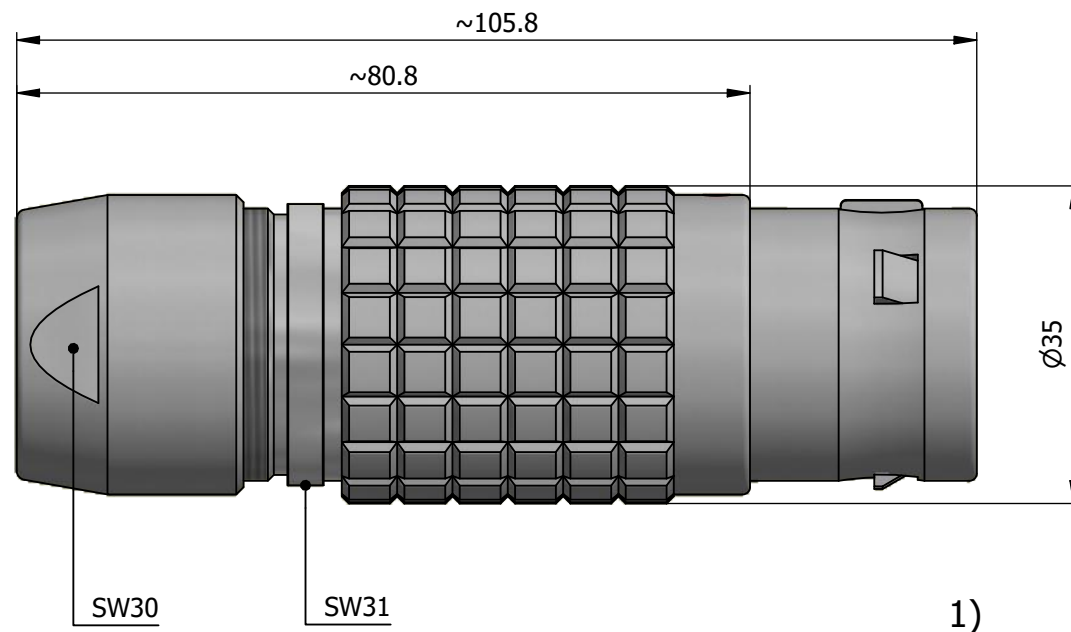

All dimensions are in millimeters (mm)

Alignment Key
Front View

Insert Configuration
Rear View

Note:

1) This picture is generic and for illustrative purposes only, and may show different keying, materials, colour, finish, and contact configuration. Minor shape or feature variations to actual item may be present.

All additional information are documented on the datasheet (See below link or QR Code)
www.lemo.com/pdf/FGA.5B.350.CYCD21.pdf

Model	Alignment Key	Series	Insert Config.	Housing	Insulator	Contact	Collet Type	Cable Ø	Variant
FGA	.	5B	.	350	.	CYCD	21		