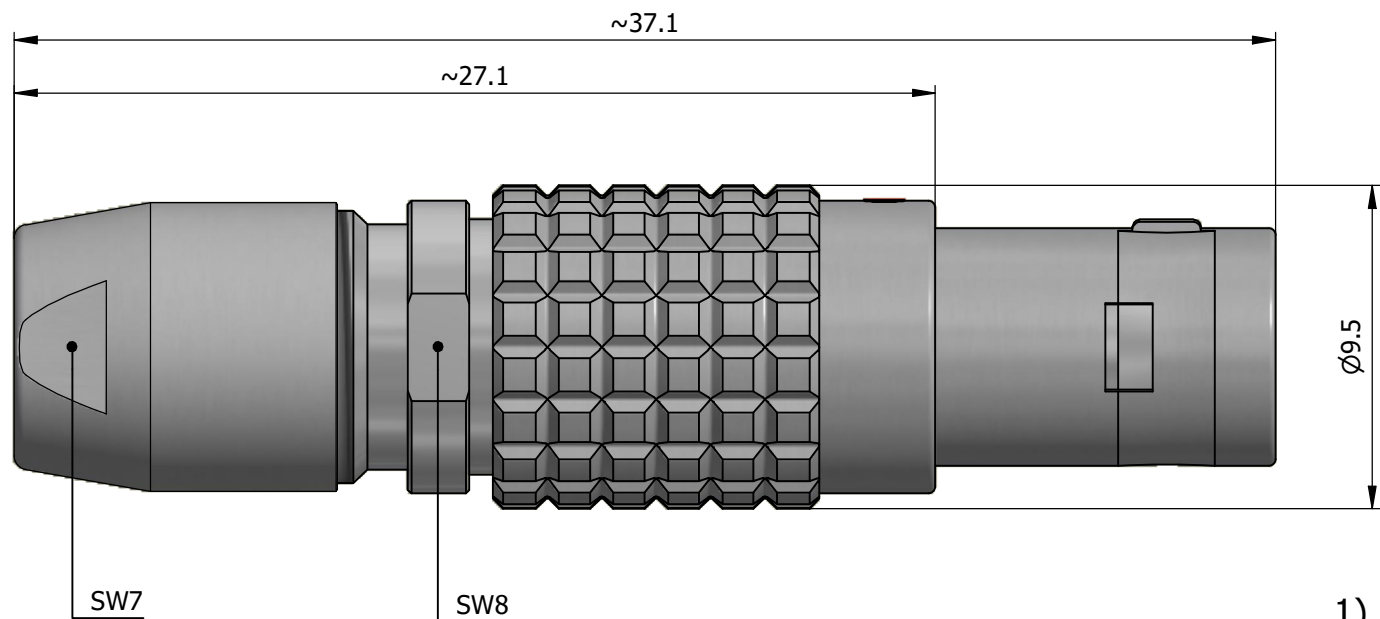

All dimensions are in millimeters (mm)

Alignment Key
Front View

Insert Configuration
Rear View

1)

Note:

1) This picture is generic and for illustrative purposes only, and may show different keying, materials, colour, finish, and contact configuration. Minor shape or feature variations to actual item may be present.

All additional information are documented on the datasheet (See below link or QR Code)
www.lemo.com/pdf/FGB.0B.303.CLAD52.pdf

Model	Alignment Key	Series	Insert Config.	Housing	Insulator	Contact	Collet Type	Cable Ø	Variant
FGB	.0B	.303	.CLAD52						