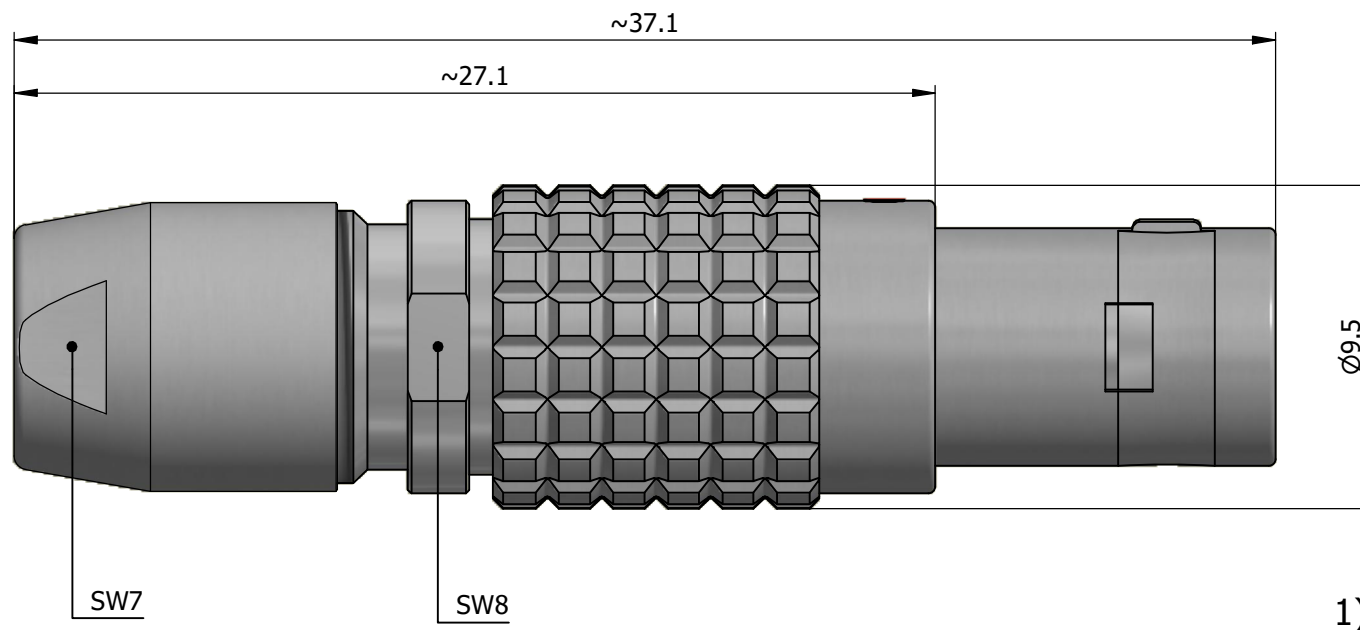

All dimensions are in millimeters (mm)

Alignment Key
Front View

Insert Configuration
Rear View

1)

Note:

1) This picture is generic and for illustrative purposes only, and may show different keying, materials, colour, finish, and contact configuration. Minor shape or feature variations to actual item may be present.

All additional information are documented on the datasheet (See below link or QR Code)
www.lemo.com/pdf/FGB.0B.303.CLAD56.pdf

Model	Alignment Key	Series	Insert Config.	Housing	Insulator	Contact	Collet Type	Cable Ø	Variant
FGB	.0B	.303	.CLAD56						