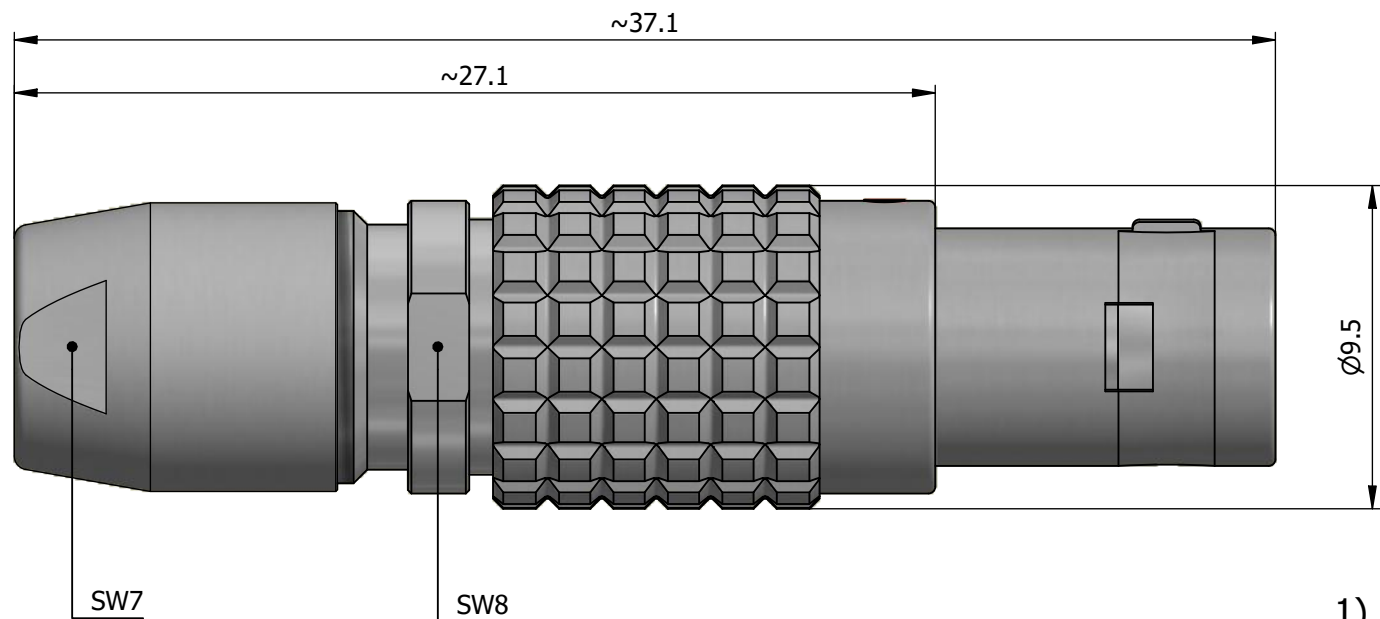

All dimensions are in millimeters (mm)

Alignment Key
Front View

Insert Configuration
Rear View

1)

Note:

1) This picture is generic and for illustrative purposes only, and may show different keying, materials, colour, finish, and contact configuration. Minor shape or feature variations to actual item may be present.

All additional information are documented on the datasheet (See below link or QR Code)
www.lemo.com/pdf/FGB.0B.305.CLAD56.pdf

Model	Alignment Key	Series	Insert Config.	Housing	Insulator	Contact	Collet Type	Cable Ø	Variant
FGB	.0B	.305	.CLAD56						