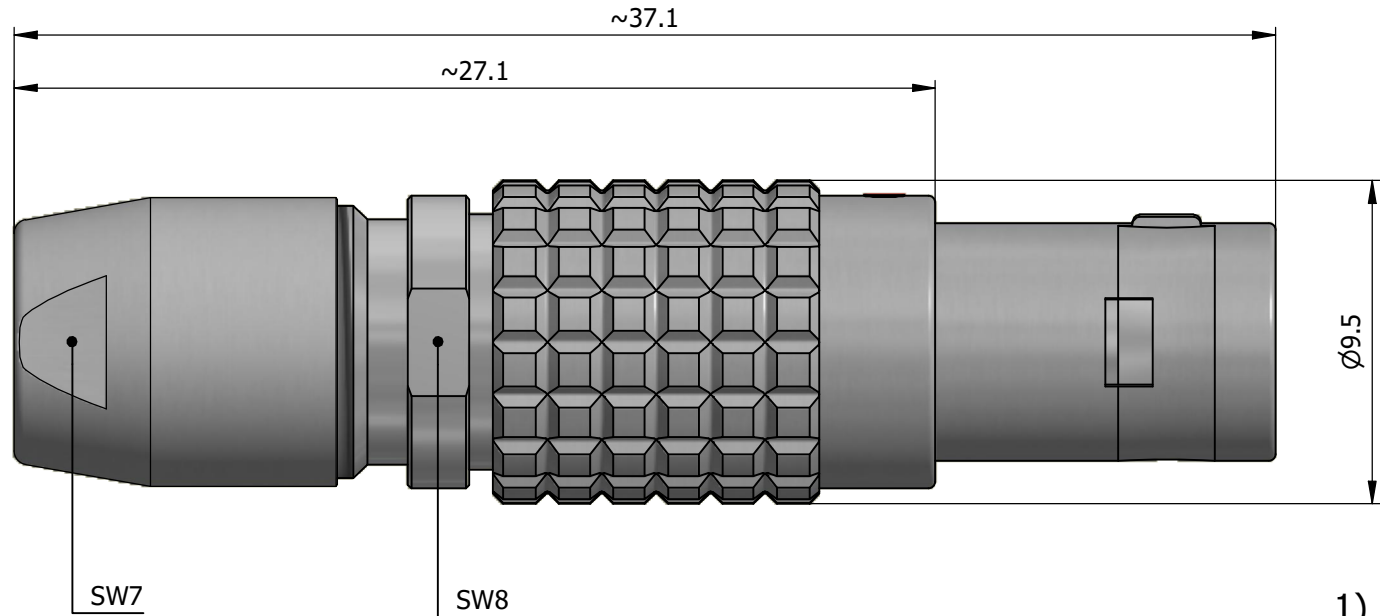

All dimensions are in millimeters (mm)

Alignment Key
Front View

Insert Configuration
Rear View

1)

Note:

1) This picture is generic and for illustrative purposes only, and may show different keying, materials, colour, finish, and contact configuration. Minor shape or feature variations to actual item may be present.

All additional information are documented on the datasheet (See below link or QR Code)
www.lemo.com/pdf/FGB.0B.305.LYCD42N.pdf

Model	Alignment Key	Series	Insert Config.	Housing	Insulator	Contact	Collet Type	Cable Ø	Variant
FGB	.0B	.305	.LYCD42N						