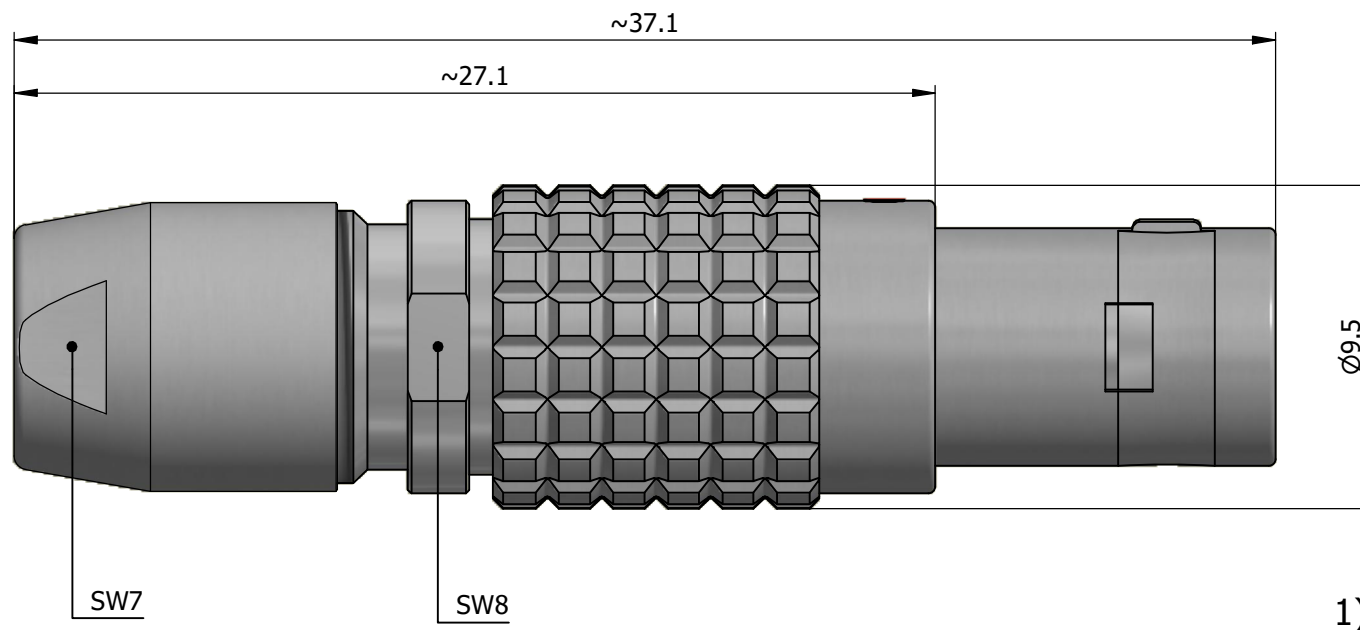

All dimensions are in millimeters (mm)

Alignment Key  
Front View

Insert Configuration  
Rear View

1)

**Note:**

1) This picture is generic and for illustrative purposes only, and may show different keying, materials, colour, finish, and contact configuration. Minor shape or feature variations to actual item may be present.

All additional information are documented on the datasheet (See below link or QR Code)  
[www.lemo.com/pdf/FGB.0B.306.CLAD56.pdf](http://www.lemo.com/pdf/FGB.0B.306.CLAD56.pdf)

Model	Alignment Key	Series	Insert Config.	Housing	Insulator	Contact	Collet Type	Cable Ø	Variant
FGB	.0B	.306	.CLAD56						