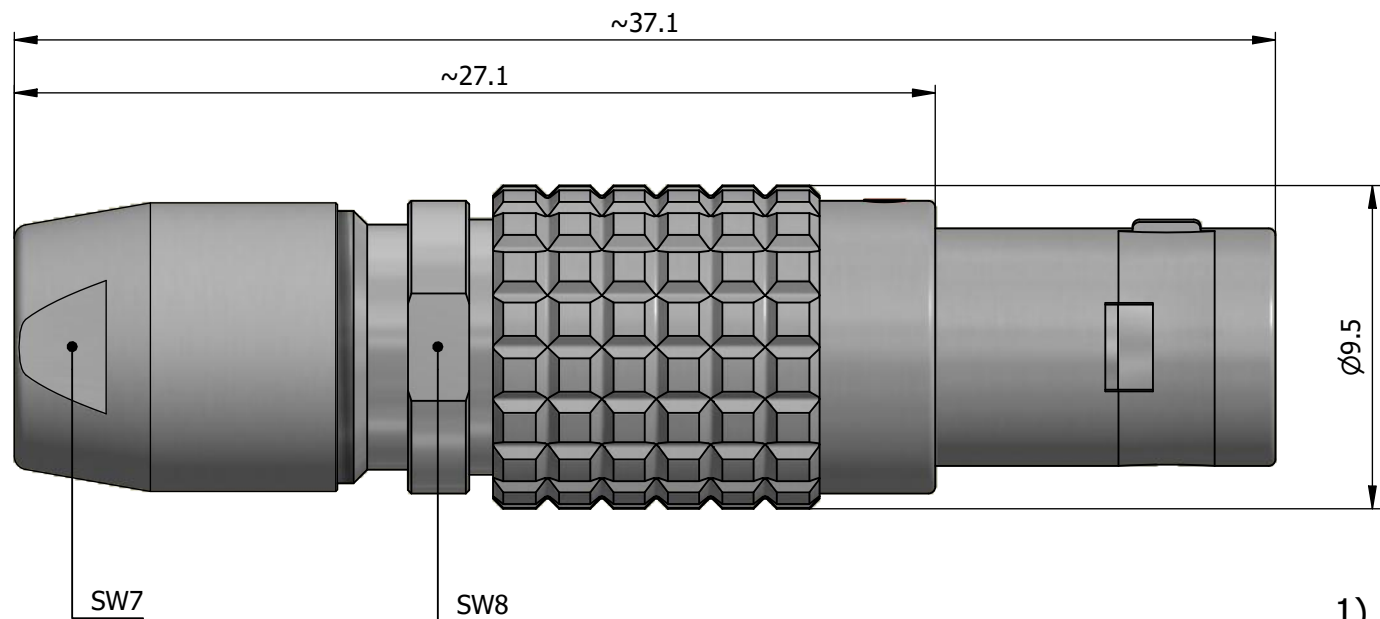

All dimensions are in millimeters (mm)

Alignment Key
Front View

Insert Configuration
Rear View

Note:

1) This picture is generic and for illustrative purposes only, and may show different keying, materials, colour, finish, and contact configuration. Minor shape or feature variations to actual item may be present.

All additional information are documented on the datasheet (See below link or QR Code)
www.lemo.com/pdf/FGB.0B.307.CLAD42.pdf

Model	Alignment Key	Series	Insert Config.	Housing	Insulator	Contact	Collet Type	Cable Ø	Variant
FGB	.0B	.307	.CLAD42						