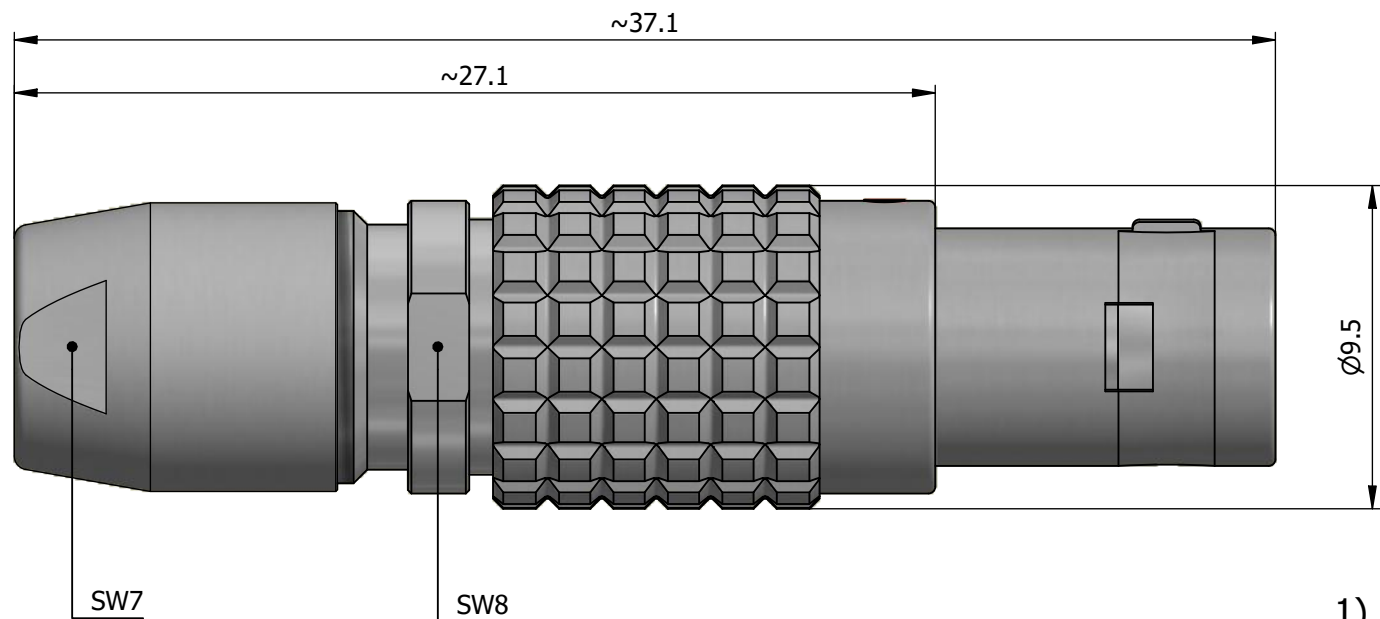

All dimensions are in millimeters (mm)

Alignment Key
Front View

Insert Configuration
Rear View

Note:

1) This picture is generic and for illustrative purposes only, and may show different keying, materials, colour, finish, and contact configuration. Minor shape or feature variations to actual item may be present.

All additional information are documented on the datasheet (See below link or QR Code)
www.lemo.com/pdf/FGB.0B.307.CLAD52.pdf

Model	Alignment Key	Series	Insert Config.	Housing	Insulator	Contact	Collet Type	Cable Ø	Variant
FGB	.0B	.307	.CLAD52						