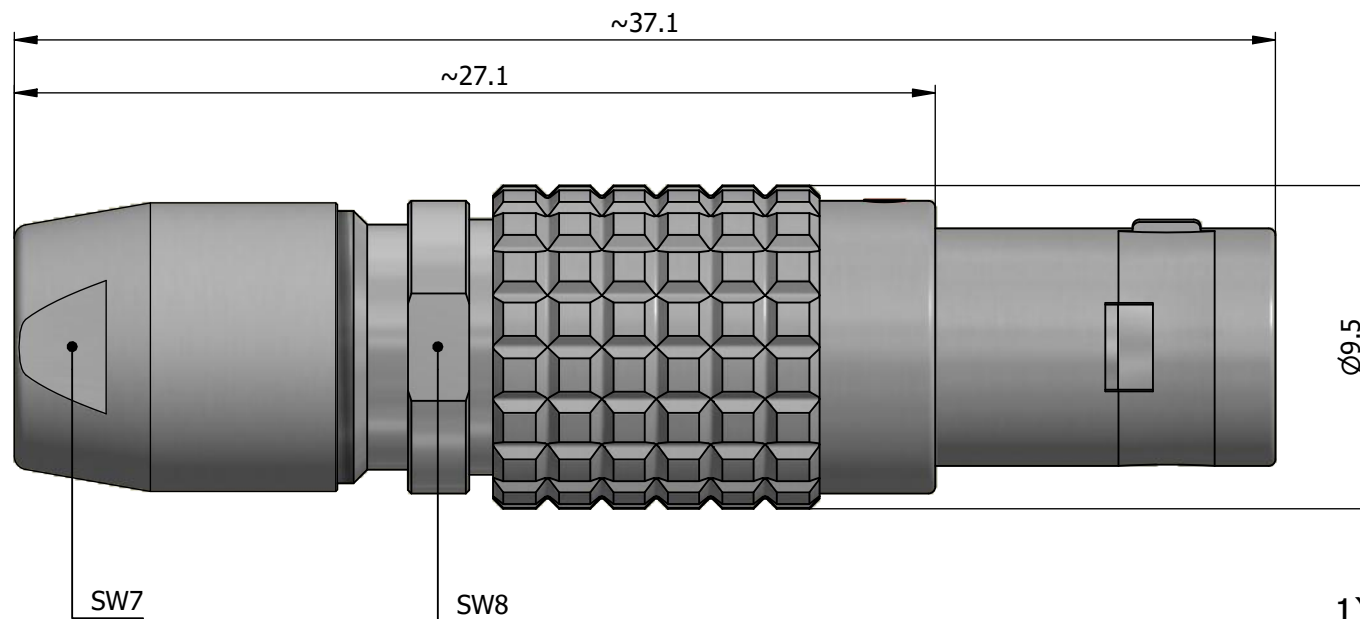

All dimensions are in millimeters (mm)

Alignment Key  
Front View

Insert Configuration  
Rear View

**Note:**

1) This picture is generic and for illustrative purposes only, and may show different keying, materials, colour, finish, and contact configuration. Minor shape or feature variations to actual item may be present.

All additional information are documented on the datasheet (See below link or QR Code)  
[www.lemo.com/pdf/FGB.0B.307.CLAD56.pdf](http://www.lemo.com/pdf/FGB.0B.307.CLAD56.pdf)

Model	Alignment Key	Series	Insert Config.	Housing	Insulator	Contact	Collet Type	Cable Ø	Variant
FGB	.0B	.307	.CLAD56						