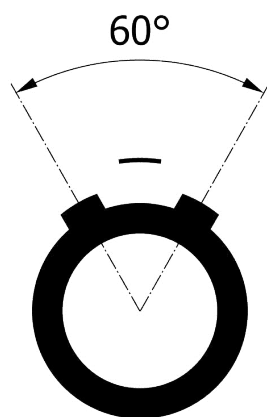

All dimensions are in millimeters (mm)

Alignment Key
Front View

Insert Configuration
Rear View

Note:

1) This picture is generic and for illustrative purposes only, and may show different keying, materials, colour, finish, and contact configuration. Minor shape or feature variations to actual item may be present.

All additional information are documented on the datasheet (See below link or QR Code)
www.lemo.com/pdf/FGB.0B.307.CYCD52Z.pdf

Model	Alignment Key	Series	Insert Config.	Housing	Insulator	Contact	Collet Type	Cable Ø	Variant
FGB	.0B	.307	.CYCD	52Z					