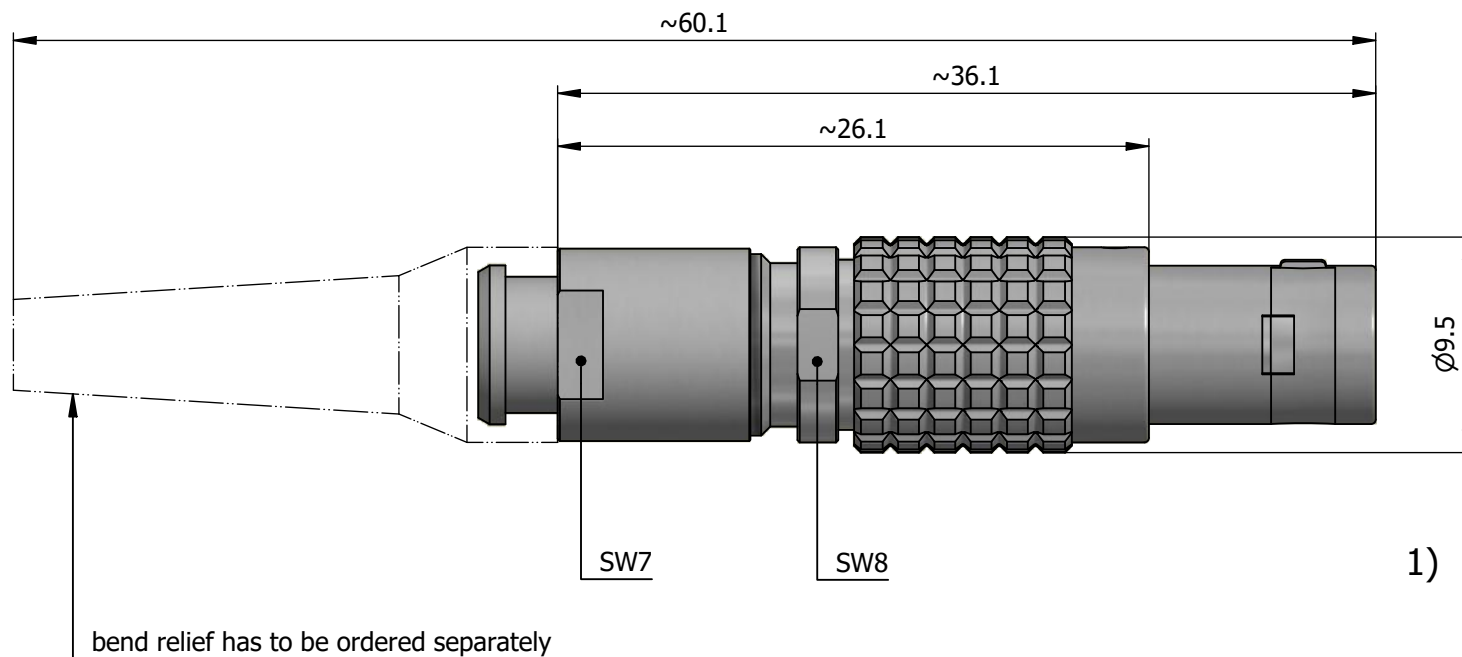

All dimensions are in millimeters (mm)

Alignment Key
Front View

Insert Configuration
Rear View

Note:

1) This picture is generic and for illustrative purposes only, and may show different keying, materials, colour, finish, and contact configuration. Minor shape or feature variations to actual item may be present.

All additional information are documented on the datasheet (See below link or QR Code)
www.lemo.com/pdf/FGB.0B.307.CYCD52Z.pdf

Model	Alignment Key	Series	Insert Config.	Housing	Insulator	Contact	Collet Type	Cable Ø	Variant
FGB	.0B	.307	.CYCD	52Z					