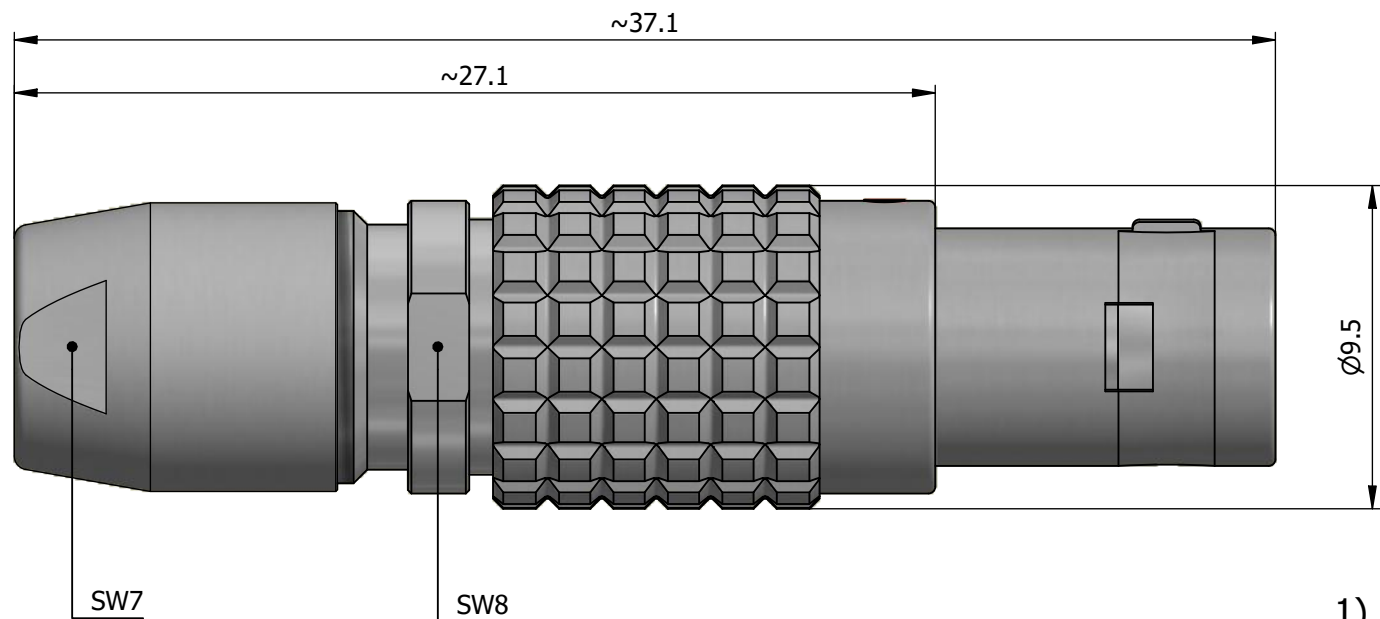

All dimensions are in millimeters (mm)

Alignment Key
Front View

Insert Configuration
Rear View

Note:

1) This picture is generic and for illustrative purposes only, and may show different keying, materials, colour, finish, and contact configuration. Minor shape or feature variations to actual item may be present.

All additional information are documented on the datasheet (See below link or QR Code)
www.lemo.com/pdf/FGB.0B.309.CLAD52.pdf

Model	Alignment Key	Series	Insert Config.	Housing	Insulator	Contact	Collet Type	Cable Ø	Variant
FGB	.0B	.309	.CLAD52						