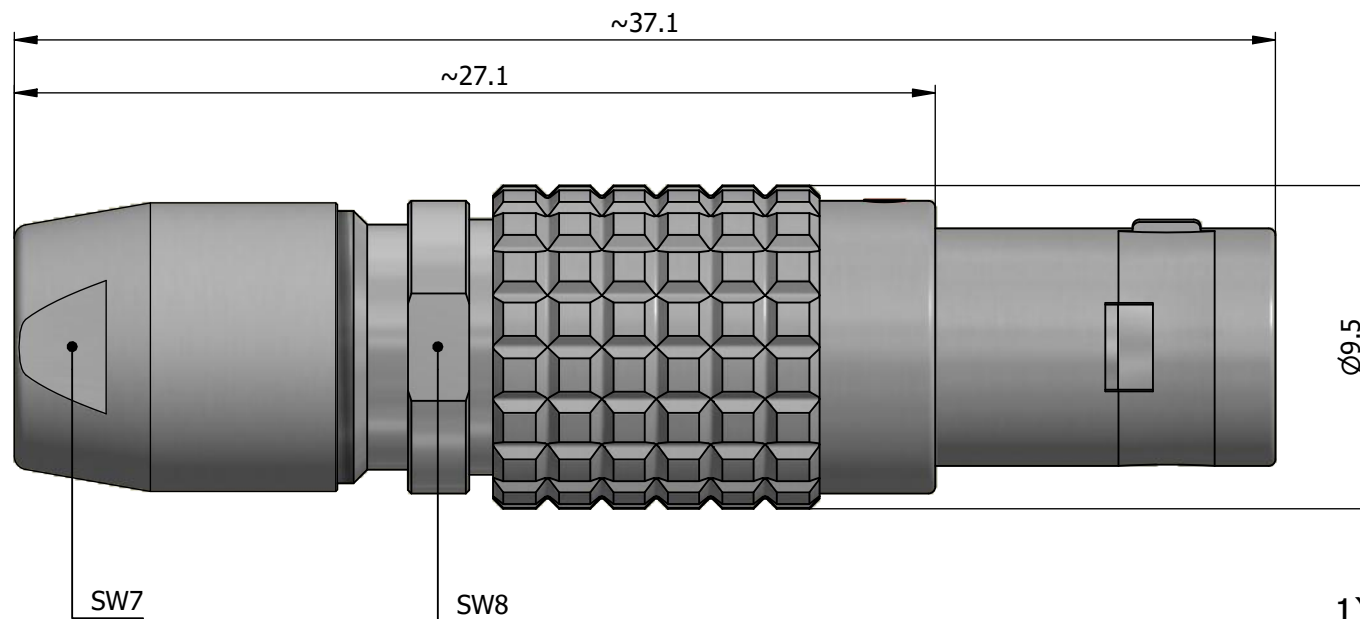

All dimensions are in millimeters (mm)

Alignment Key
Front View

Insert Configuration
Rear View

1)

Note:

1) This picture is generic and for illustrative purposes only, and may show different keying, materials, colour, finish, and contact configuration. Minor shape or feature variations to actual item may be present.

All additional information are documented on the datasheet (See below link or QR Code)
www.lemo.com/pdf/FGB.0B.309.CLAD56.pdf

Model	Alignment Key	Series	Insert Config.	Housing	Insulator	Contact	Collet Type	Cable Ø	Variant
FGB	.0B	.309	.CLAD56						