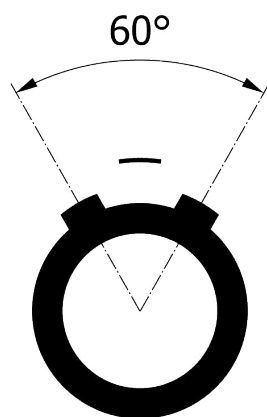

All dimensions are in millimeters (mm)

Alignment Key  
Front View

Insert Configuration  
Rear View

**Note:**

1) This picture is generic and for illustrative purposes only, and may show different keying, materials, colour, finish, and contact configuration. Minor shape or feature variations to actual item may be present.

All additional information are documented on the datasheet (See below link or QR Code)  
[www.lemo.com/pdf/FGB.1B.302.CLAD52.pdf](http://www.lemo.com/pdf/FGB.1B.302.CLAD52.pdf)

Model	Alignment Key	Series	Insert Config.	Housing	Insulator	Contact	Collet Type	Cable Ø	Variant
FGB	.1B	.302	.CLAD52						