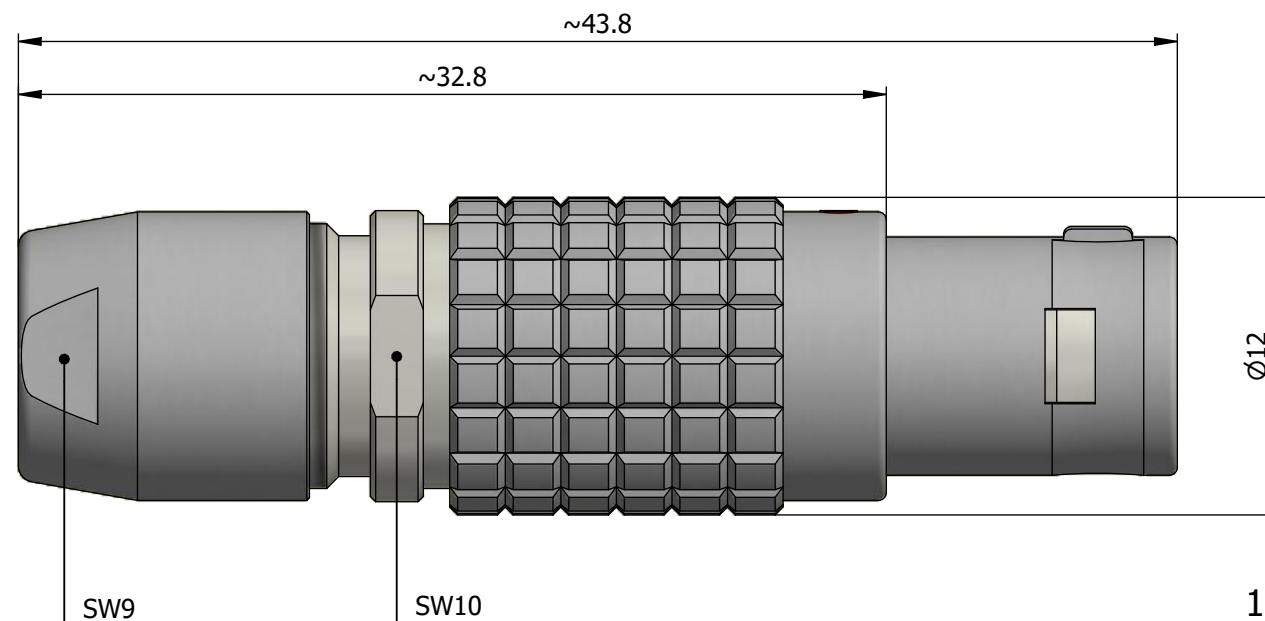

All dimensions are in millimeters (mm)

Alignment Key  
Front View

Insert Configuration  
Rear View

**Note:**

1) This picture is generic and for illustrative purposes only, and may show different keying, materials, colour, finish, and contact configuration. Minor shape or feature variations to actual item may be present.

All additional information are documented on the datasheet (See below link or QR Code)  
[www.lemo.com/pdf/FGB.1B.302.CLAD52.pdf](http://www.lemo.com/pdf/FGB.1B.302.CLAD52.pdf)

Model	Alignment Key	Series	Insert Config.	Housing	Insulator	Contact	Collet Type	Cable Ø	Variant
FGB	.1B	.302	.CLAD52						

 Datasheet	<b>Straight plug, cable collet</b> Series 1B		Drawn 18.11.2021 MARI/MARI
	 LEMO SA Chemin des Champs-Courbes 28 1024 Ecublens - SWITZERLAND		Checked 18.11.2021 OBAR
	Tel. (+41 21) 695 16 00 email : info@lemo.com www.lemo.com		Modified 00 18.11.2021/MARI
	CD		DO NOT SCALE DRAWING
<b>FGB.1B.302.CLAD52</b>			