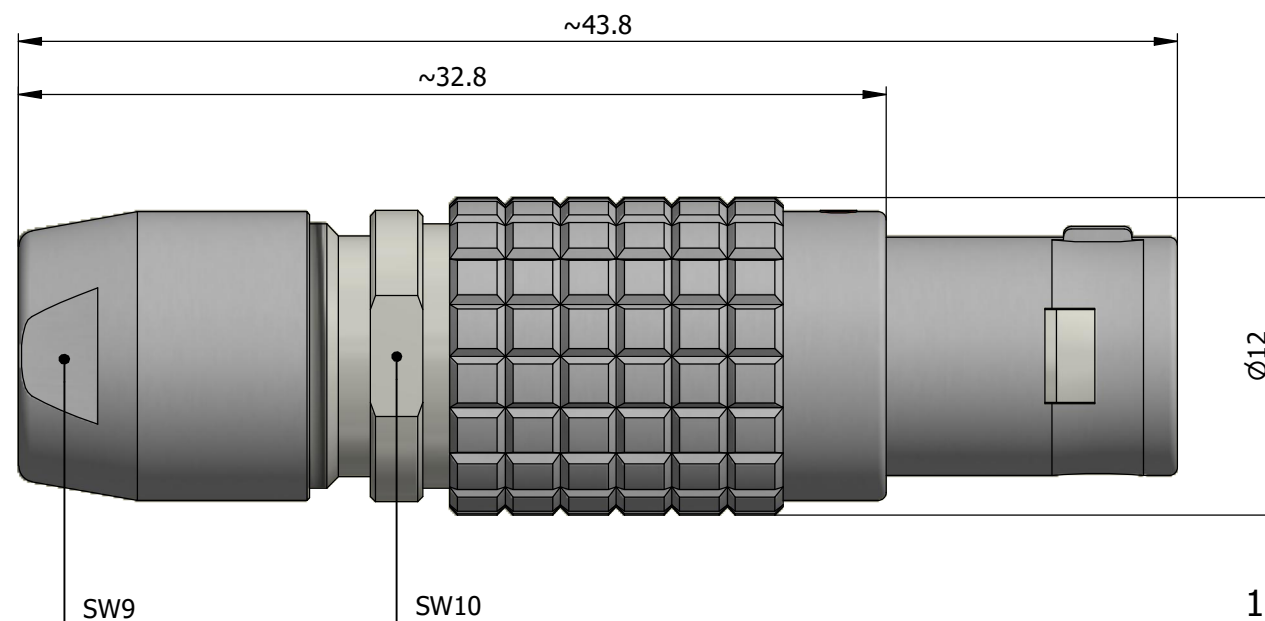

All dimensions are in millimeters (mm)

Alignment Key
Front View

Insert Configuration
Rear View

Note:

1) This picture is generic and for illustrative purposes only, and may show different keying, materials, colour, finish, and contact configuration. Minor shape or feature variations to actual item may be present.

All additional information are documented on the datasheet (See below link or QR Code)
www.lemo.com/pdf/FGB.1B.303.CLAD42.pdf

Model	Alignment Key	Series	Insert Config.	Housing	Insulator	Contact	Collet Type	Cable Ø	Variant
FGB	.1B	.303	.CLAD42						