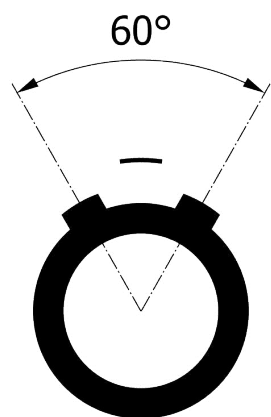

All dimensions are in millimeters (mm)

Alignment Key
Front View

Insert Configuration
Rear View

Note:

1) This picture is generic and for illustrative purposes only, and may show different keying, materials, colour, finish, and contact configuration. Minor shape or feature variations to actual item may be present.

All additional information are documented on the datasheet (See below link or QR Code)
www.lemo.com/pdf/FGB.1B.303.CLAD42.pdf

Model	Alignment Key	Series	Insert Config.	Housing	Insulator	Contact	Collet Type	Cable Ø	Variant
FGB	.1B	.303	.CLAD42						