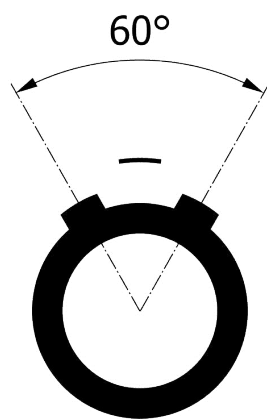

All dimensions are in millimeters (mm)

Alignment Key
Front View

Insert Configuration
Rear View

Note:

1) This picture is generic and for illustrative purposes only, and may show different keying, materials, colour, finish, and contact configuration. Minor shape or feature variations to actual item may be present.

All additional information are documented on the datasheet (See below link or QR Code)
www.lemo.com/pdf/FGB.1B.303.CLAD52.pdf

Model	Alignment Key	Series	Insert Config.	Housing	Insulator	Contact	Collet Type	Cable Ø	Variant
FGB	.1B	.303	.CLAD52						