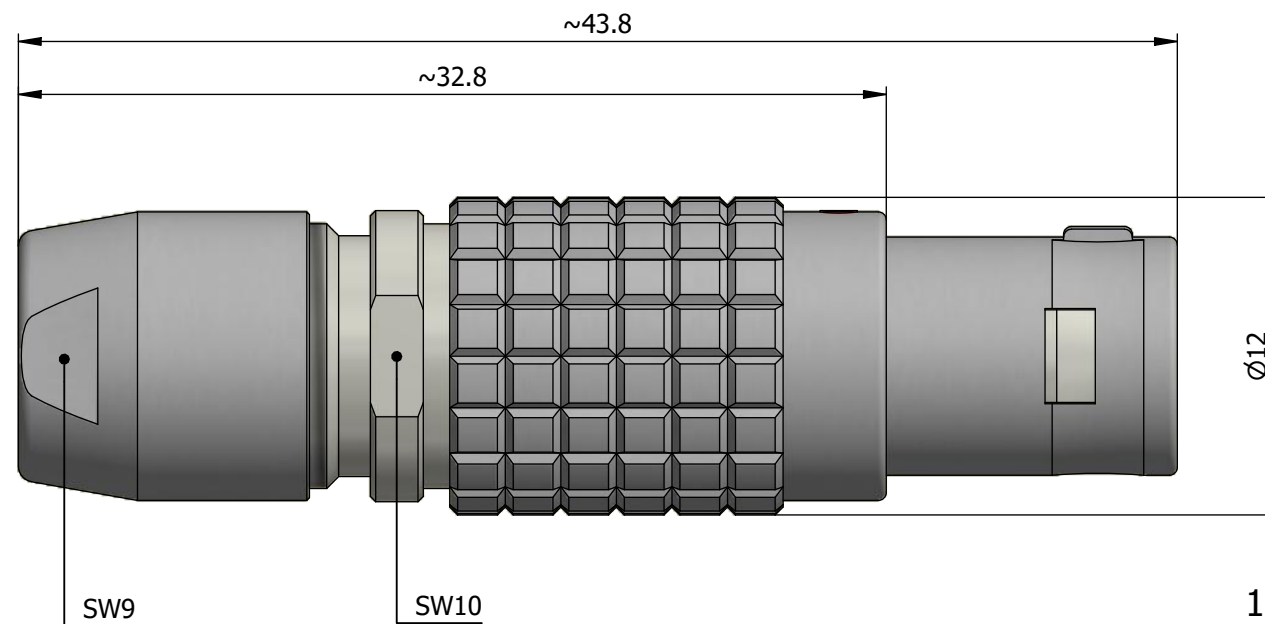

All dimensions are in millimeters (mm)

Alignment Key
Front View

Insert Configuration
Rear View

Note:

1) This picture is generic and for illustrative purposes only, and may show different keying, materials, colour, finish, and contact configuration. Minor shape or feature variations to actual item may be present.

All additional information are documented on the datasheet (See below link or QR Code)
www.lemo.com/pdf/FGB.1B.303.CLAD52.pdf

Model	Alignment Key	Series	Insert Config.	Housing	Insulator	Contact	Collet Type	Cable Ø	Variant
FGB	.1B	.303	.CLAD52						