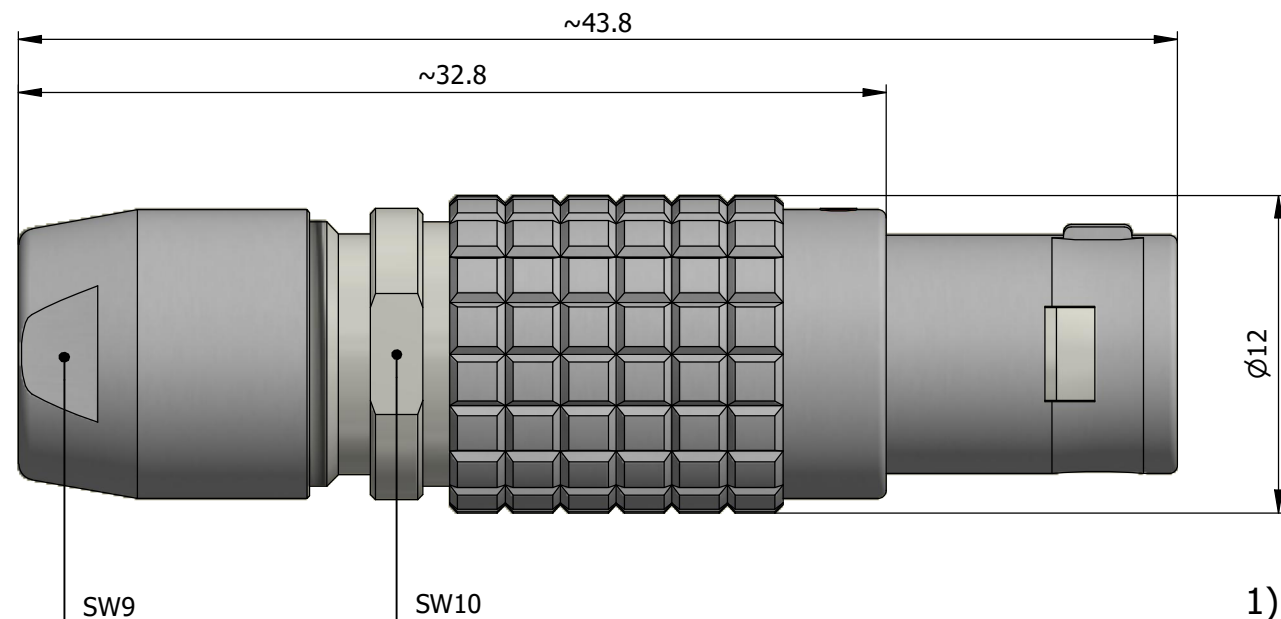

All dimensions are in millimeters (mm)

Alignment Key
Front View

Insert Configuration
Rear View

Note:

1) This picture is generic and for illustrative purposes only, and may show different keying, materials, colour, finish, and contact configuration. Minor shape or feature variations to actual item may be present.

All additional information are documented on the datasheet (See below link or QR Code)
www.lemo.com/pdf/FGB.1B.305.CLAD62.pdf

Model	Alignment Key	Series	Insert Config.	Housing	Insulator	Contact	Collet Type	Cable Ø	Variant
FGB	.1B	.305	.CLAD62						