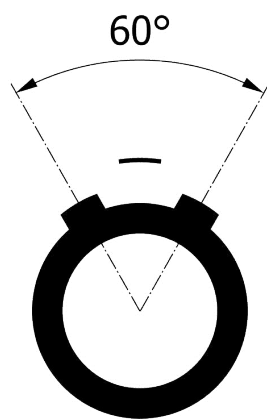

All dimensions are in millimeters (mm)

Alignment Key
Front View

Insert Configuration
Rear View

Note:

1) This picture is generic and for illustrative purposes only, and may show different keying, materials, colour, finish, and contact configuration. Minor shape or feature variations to actual item may be present.

All additional information are documented on the datasheet (See below link or QR Code)
www.lemo.com/pdf/FGB.1B.306.CLAD52.pdf

Model	Alignment Key	Series	Insert Config.	Housing	Insulator	Contact	Collet Type	Cable Ø	Variant
FGB	.1B	.306	.CLAD52						