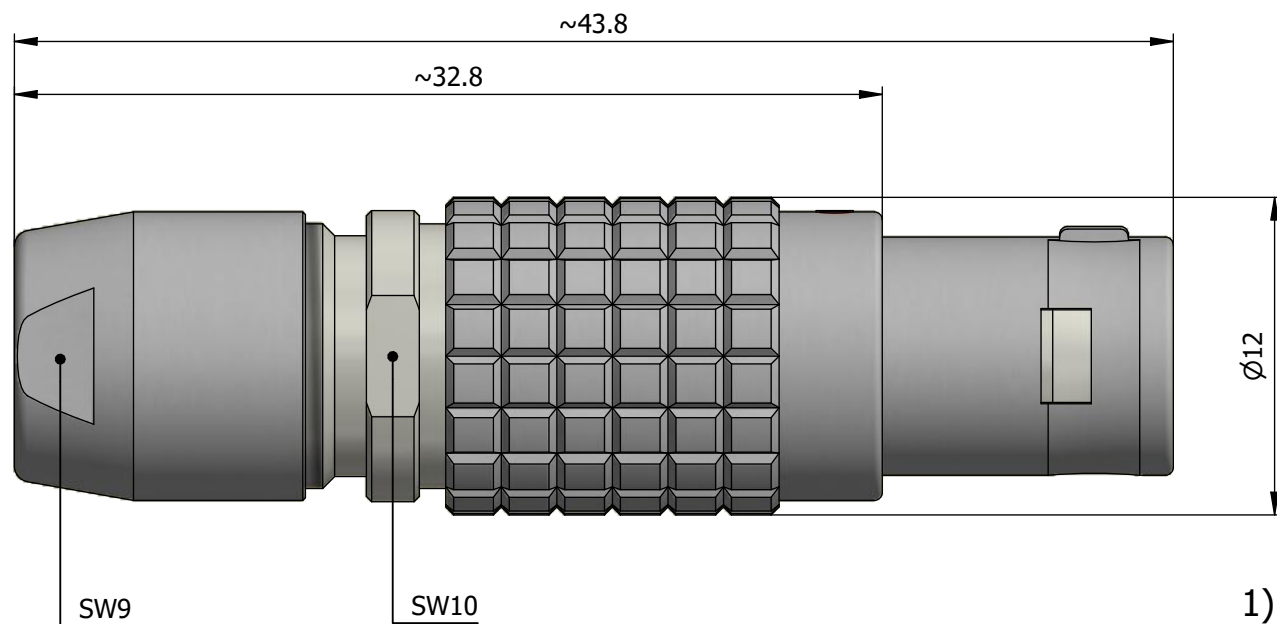

All dimensions are in millimeters (mm)

Alignment Key
Front View

Insert Configuration
Rear View

Note:

1) This picture is generic and for illustrative purposes only, and may show different keying, materials, colour, finish, and contact configuration. Minor shape or feature variations to actual item may be present.

All additional information are documented on the datasheet (See below link or QR Code)
www.lemo.com/pdf/FGB.1B.306.CLAD52.pdf

Model	Alignment Key	Series	Insert Config.	Housing	Insulator	Contact	Collet Type	Cable Ø	Variant
FGB	.1B	.306	.CLAD52						