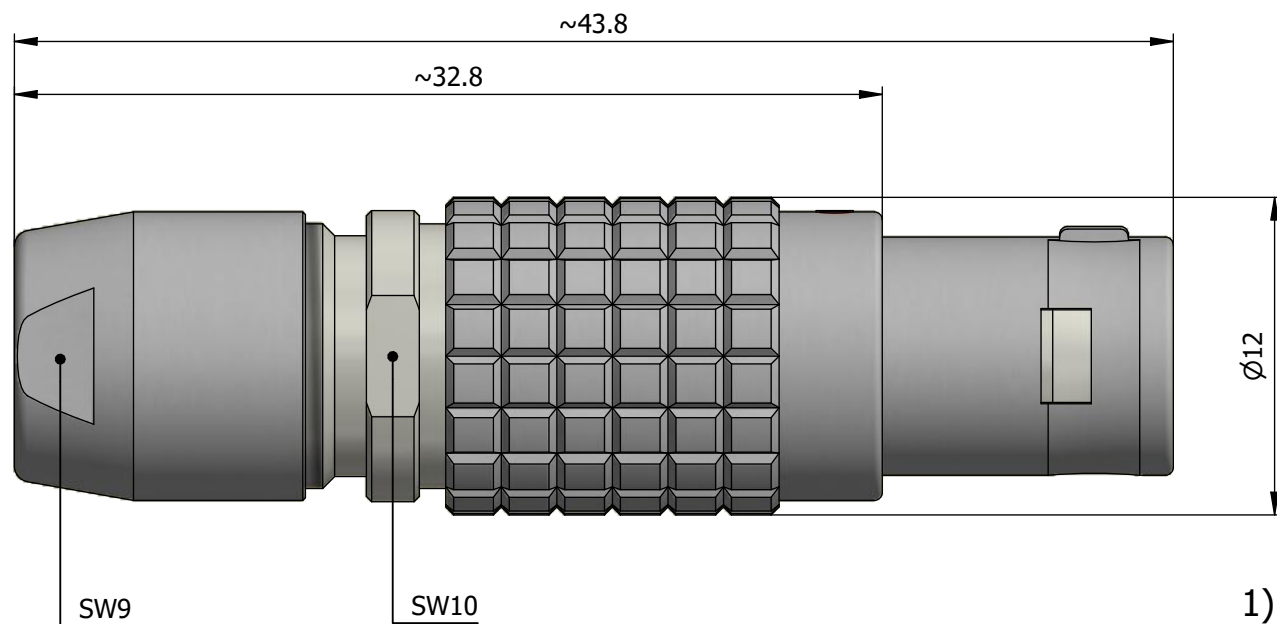

All dimensions are in millimeters (mm)

Alignment Key  
Front View

Insert Configuration  
Rear View

**Note:**

1) This picture is generic and for illustrative purposes only, and may show different keying, materials, colour, finish, and contact configuration. Minor shape or feature variations to actual item may be present.

All additional information are documented on the datasheet (See below link or QR Code)  
[www.lemo.com/pdf/FGB.1B.307.CLAD72.pdf](http://www.lemo.com/pdf/FGB.1B.307.CLAD72.pdf)

Model	Alignment Key	Series	Insert Config.	Housing	Insulator	Contact	Collet Type	Cable Ø	Variant
FGB	.1B	.307	.CLAD72						