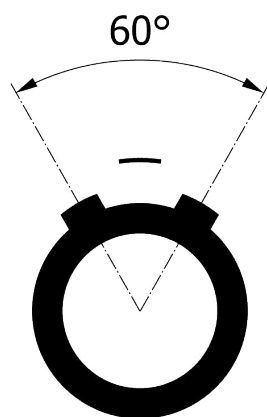

All dimensions are in millimeters (mm)

Alignment Key  
Front View

Insert Configuration  
Rear View

**Note:**

1) This picture is generic and for illustrative purposes only, and may show different keying, materials, colour, finish, and contact configuration. Minor shape or feature variations to actual item may be present.

All additional information are documented on the datasheet (See below link or QR Code)  
[www.lemo.com/pdf/FGB.1B.307.CLAD72.pdf](http://www.lemo.com/pdf/FGB.1B.307.CLAD72.pdf)

Model	Alignment Key	Series	Insert Config.	Housing	Insulator	Contact	Collet Type	Cable Ø	Variant
FGB	.1B	.307	.CLAD72						